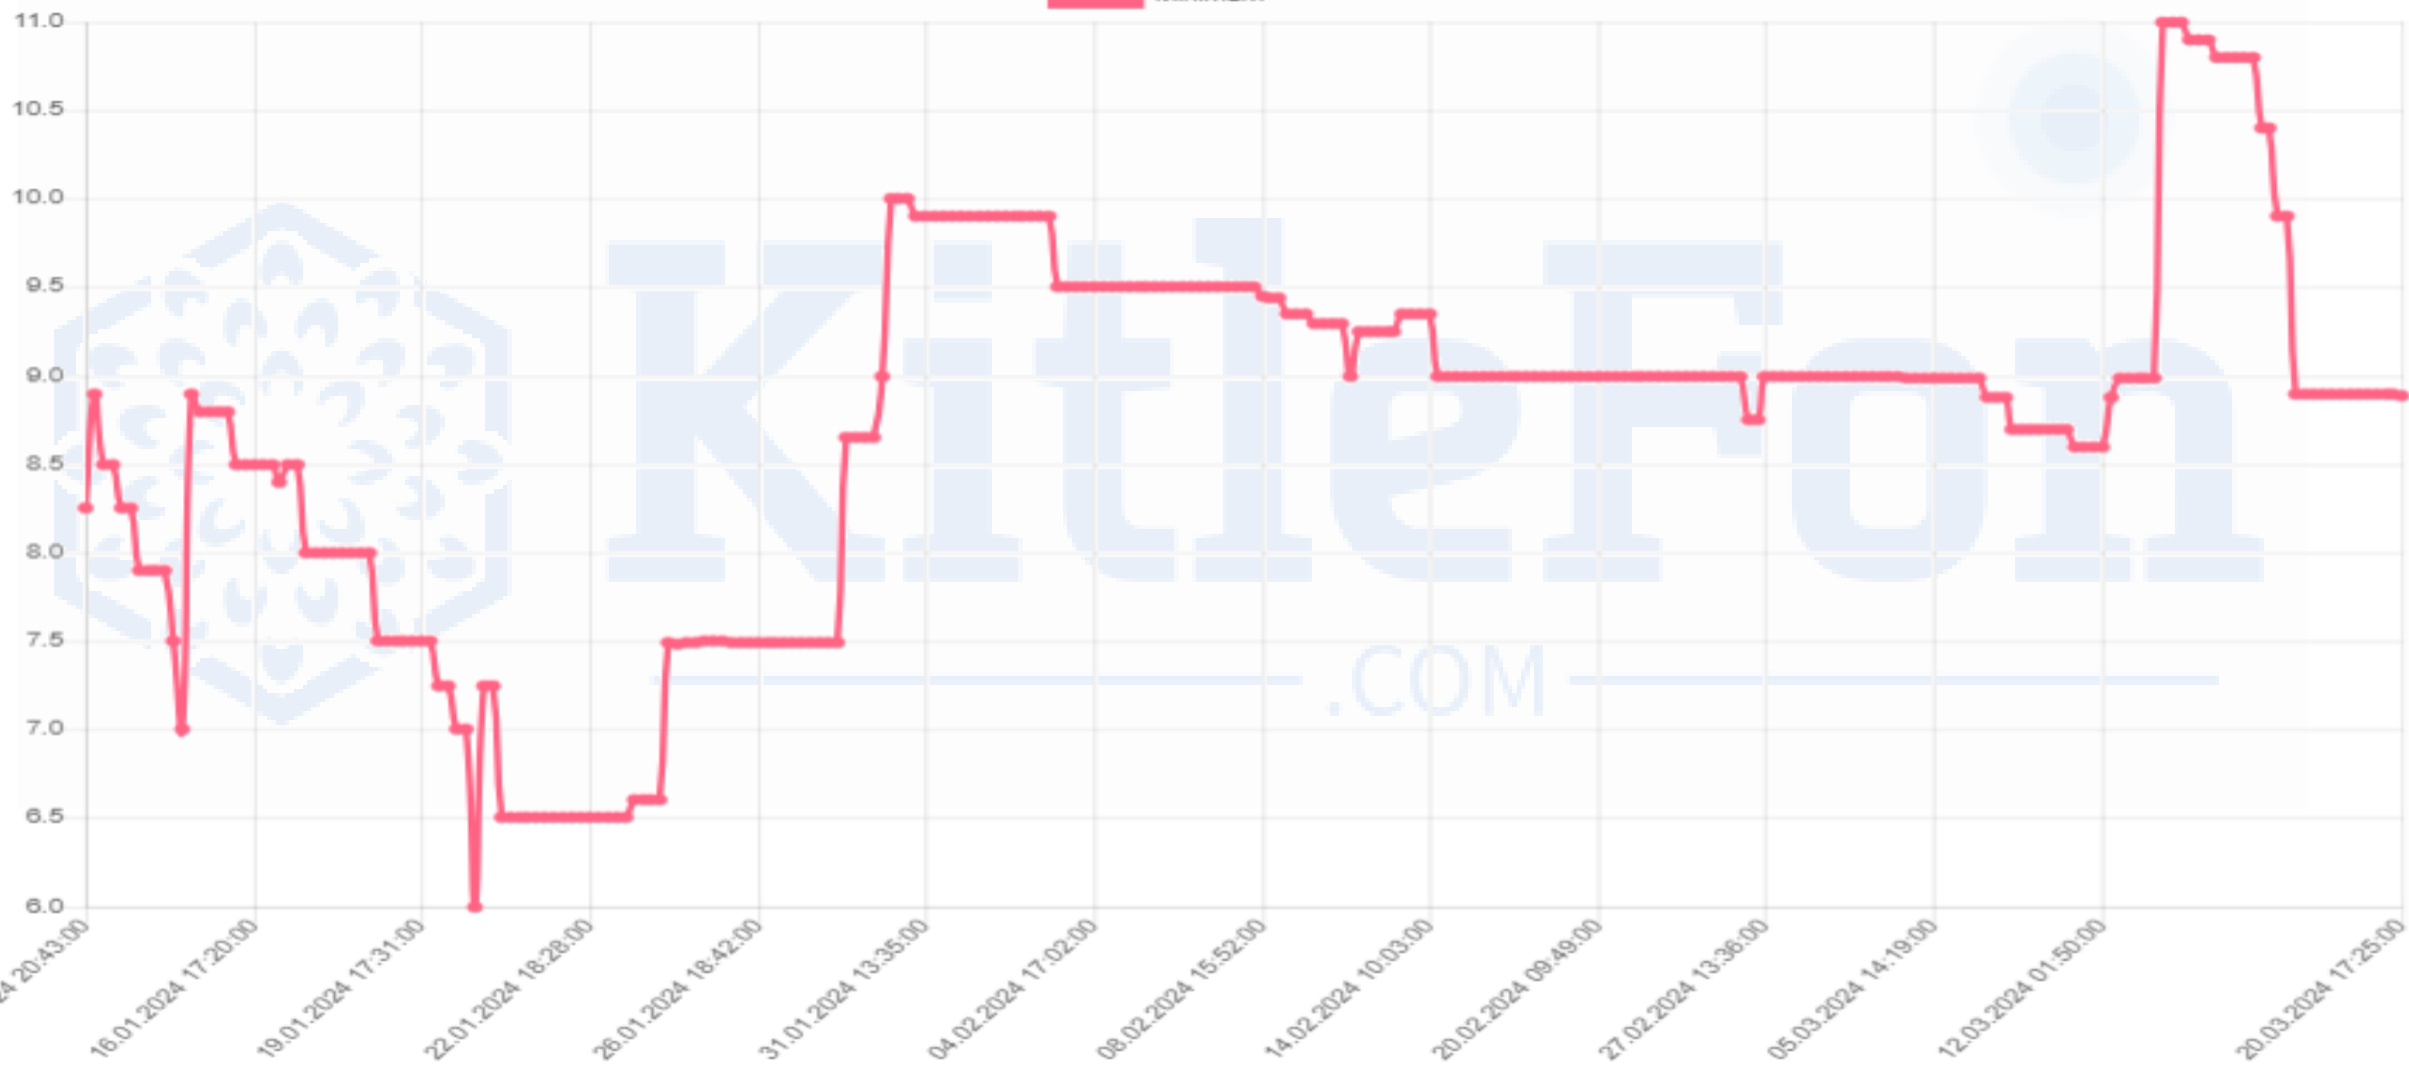

NTDRY

Minimum

KitleFon

.COM

SHPVR

Minimum

RTNOW

Minimum