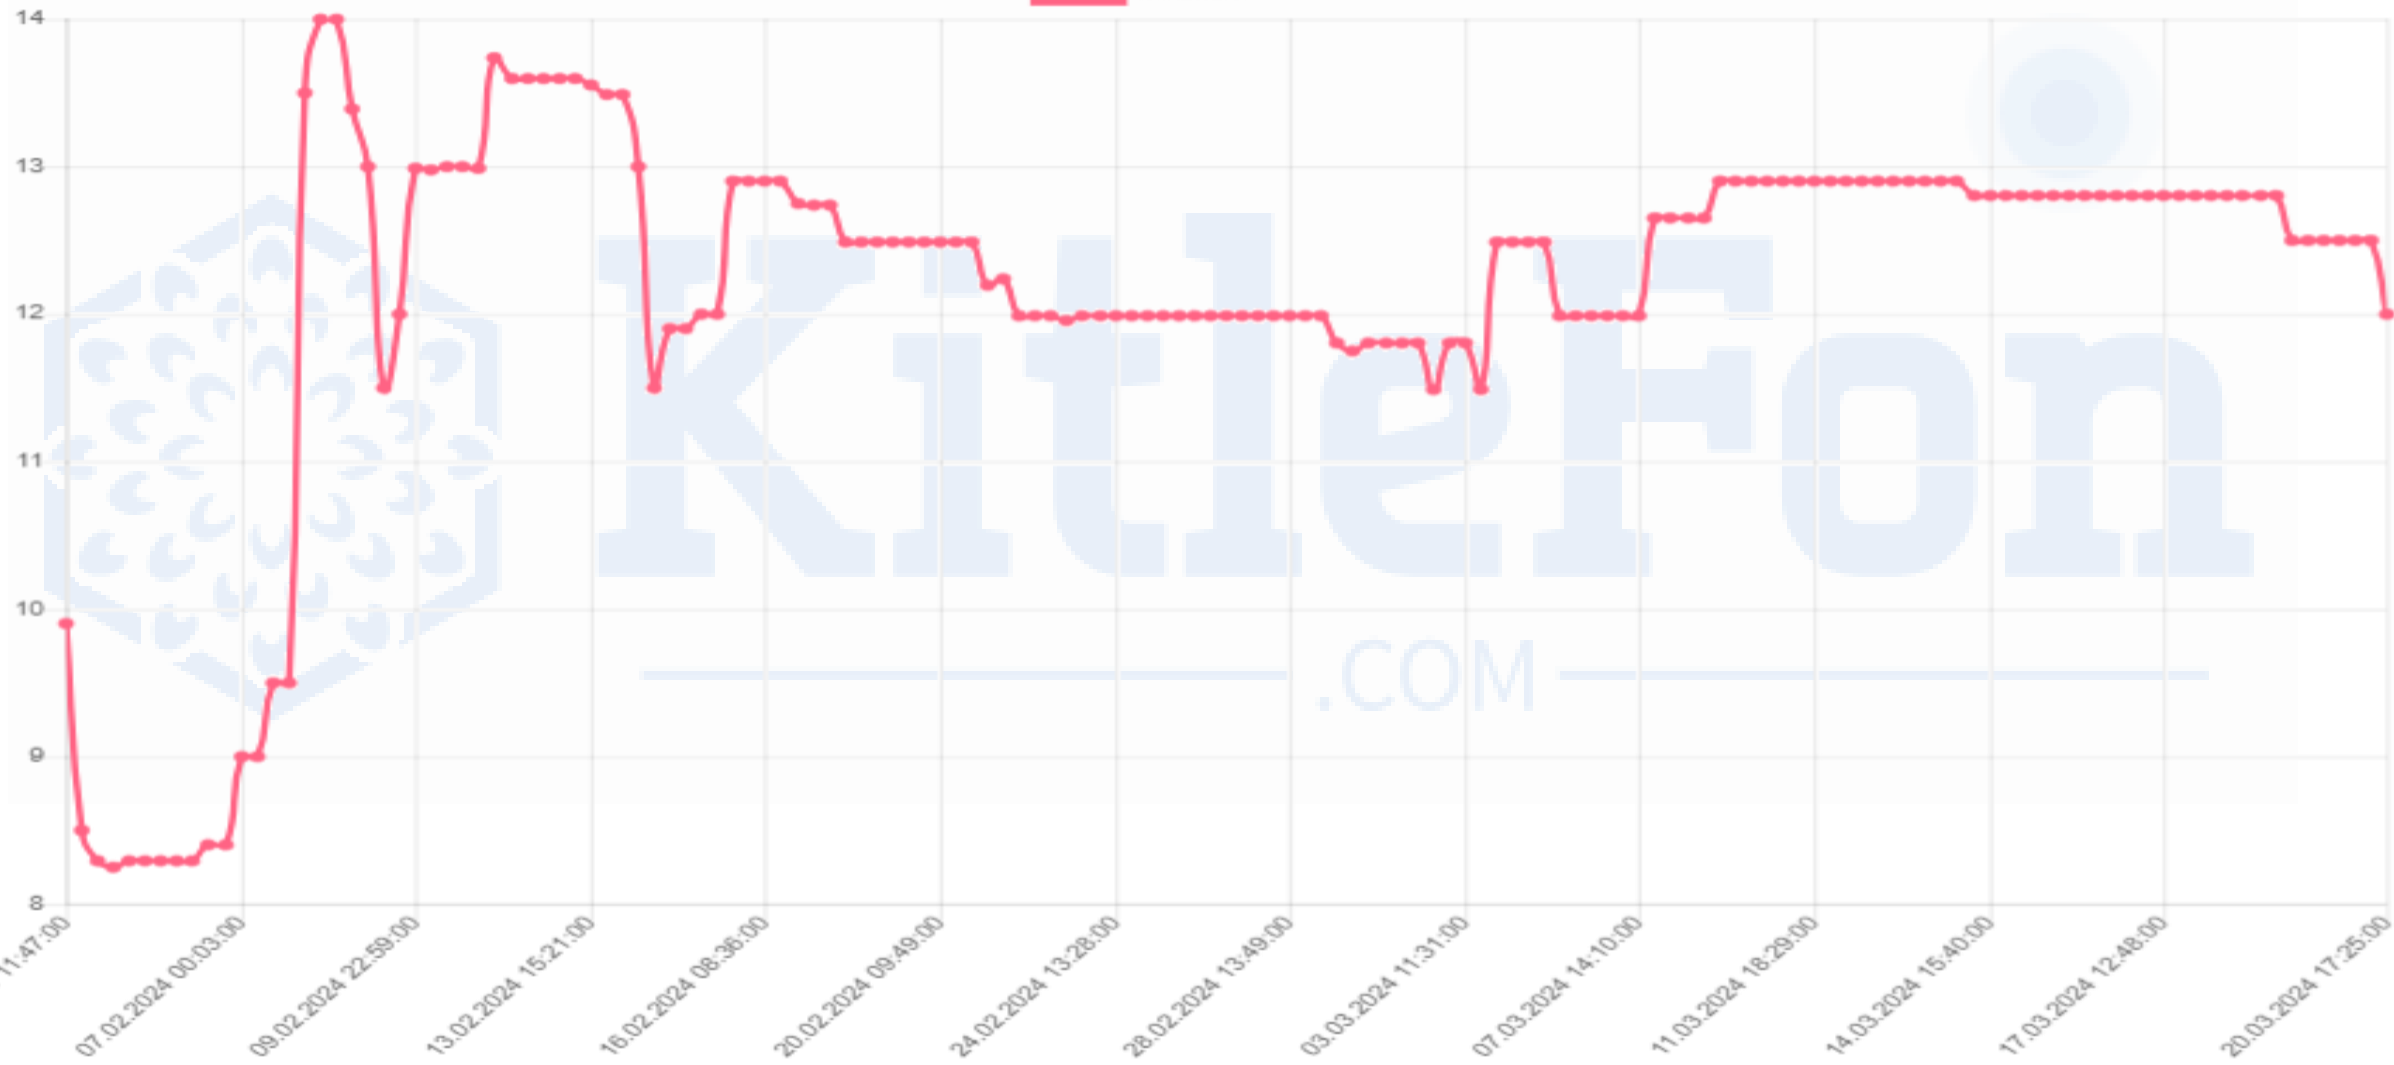

Minimum

MNYOL

Minimum

GENOR

Minimum

KitleFon

.COM

TRIST