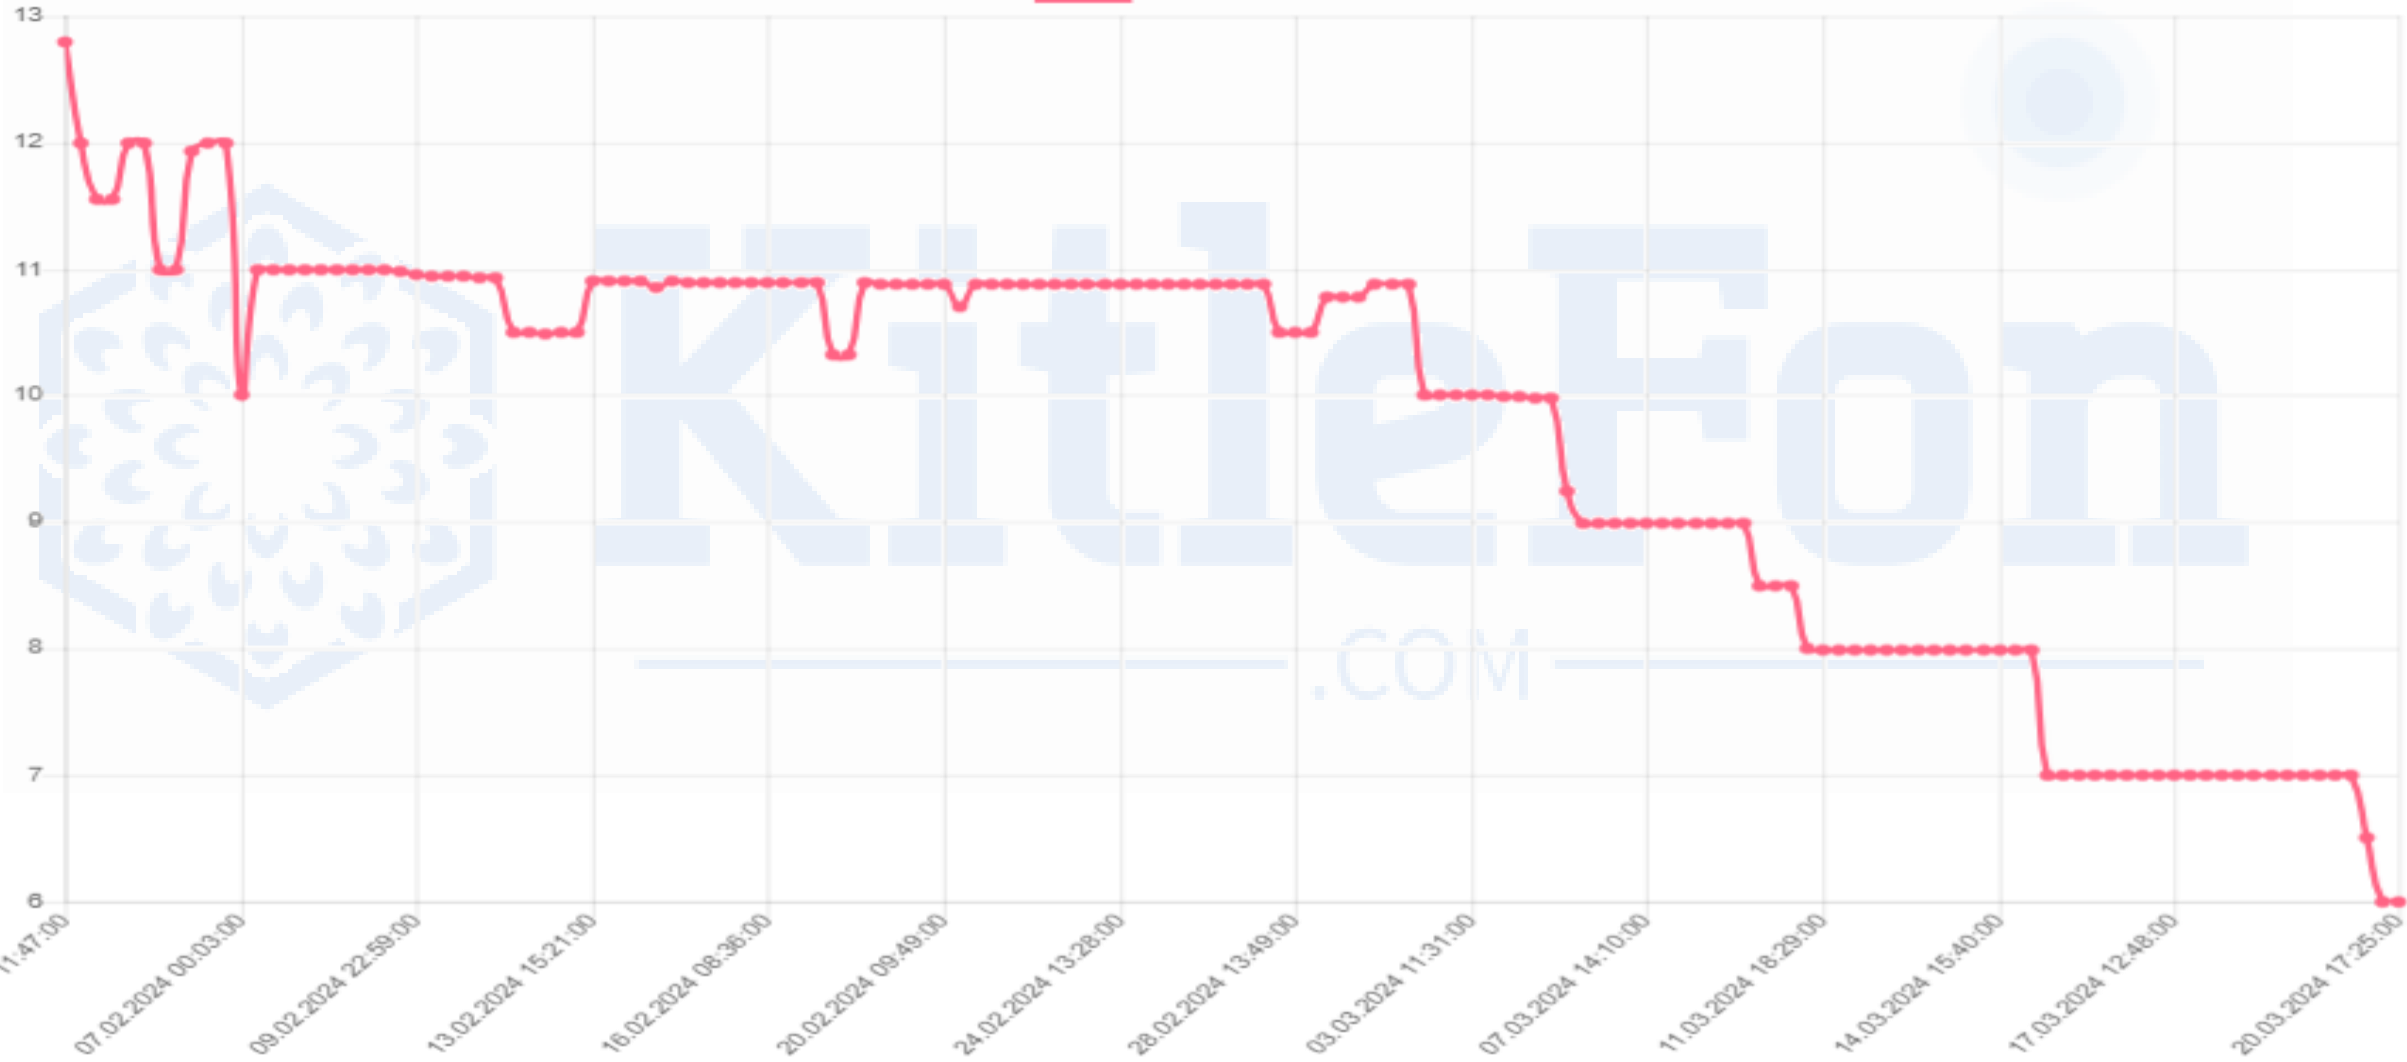

AHEAR

Minimum