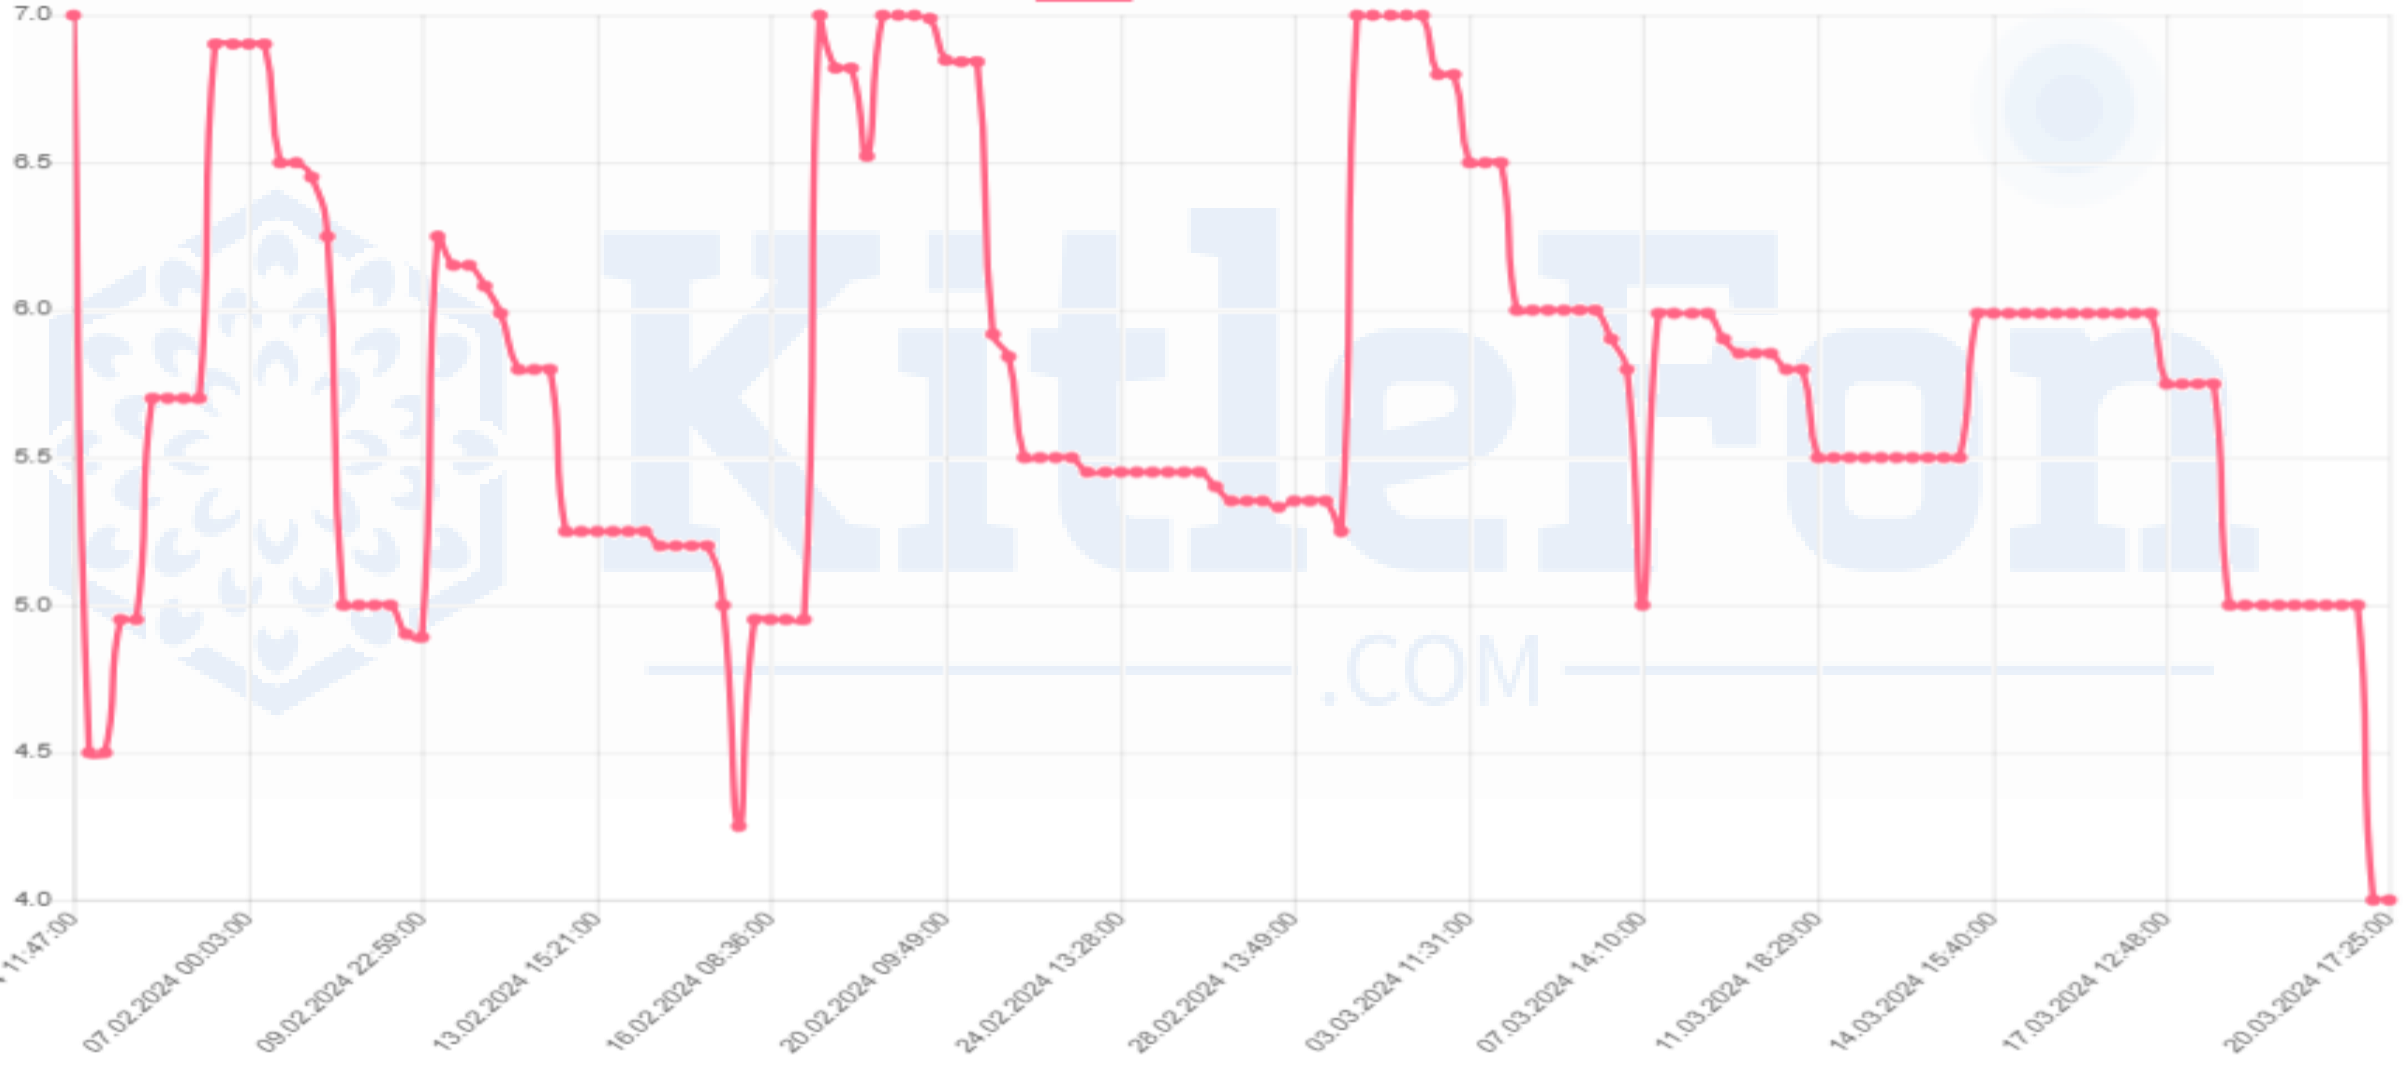

KitleFon

.COM

TRIST

Minimum