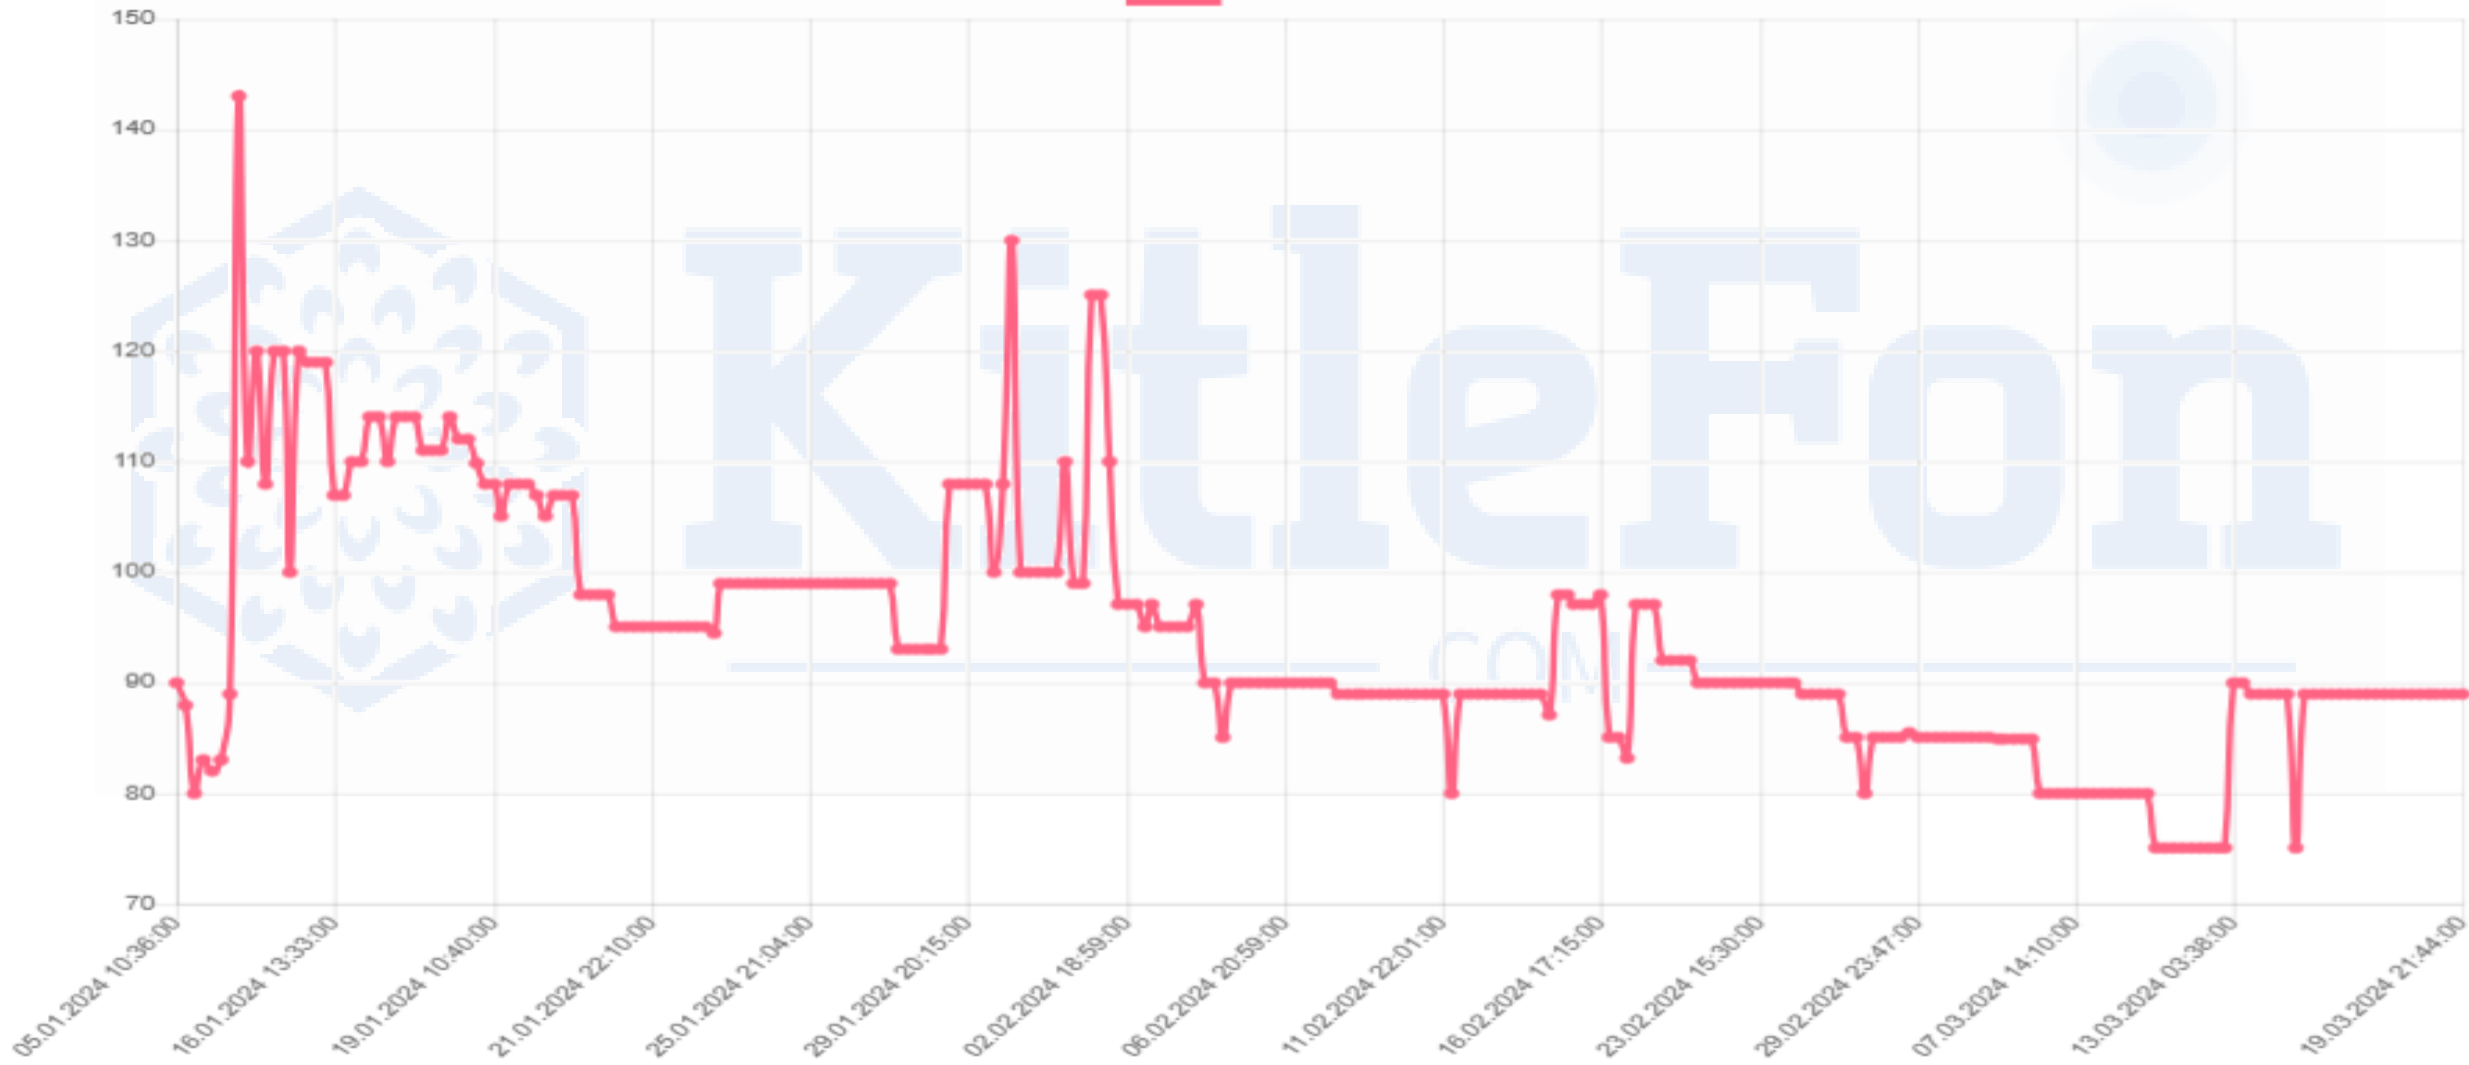

SHPVR

Minimum

KitleFon
.COM

RTNOW

Minimum

KitleFon
COM

AUTHT

Minimum