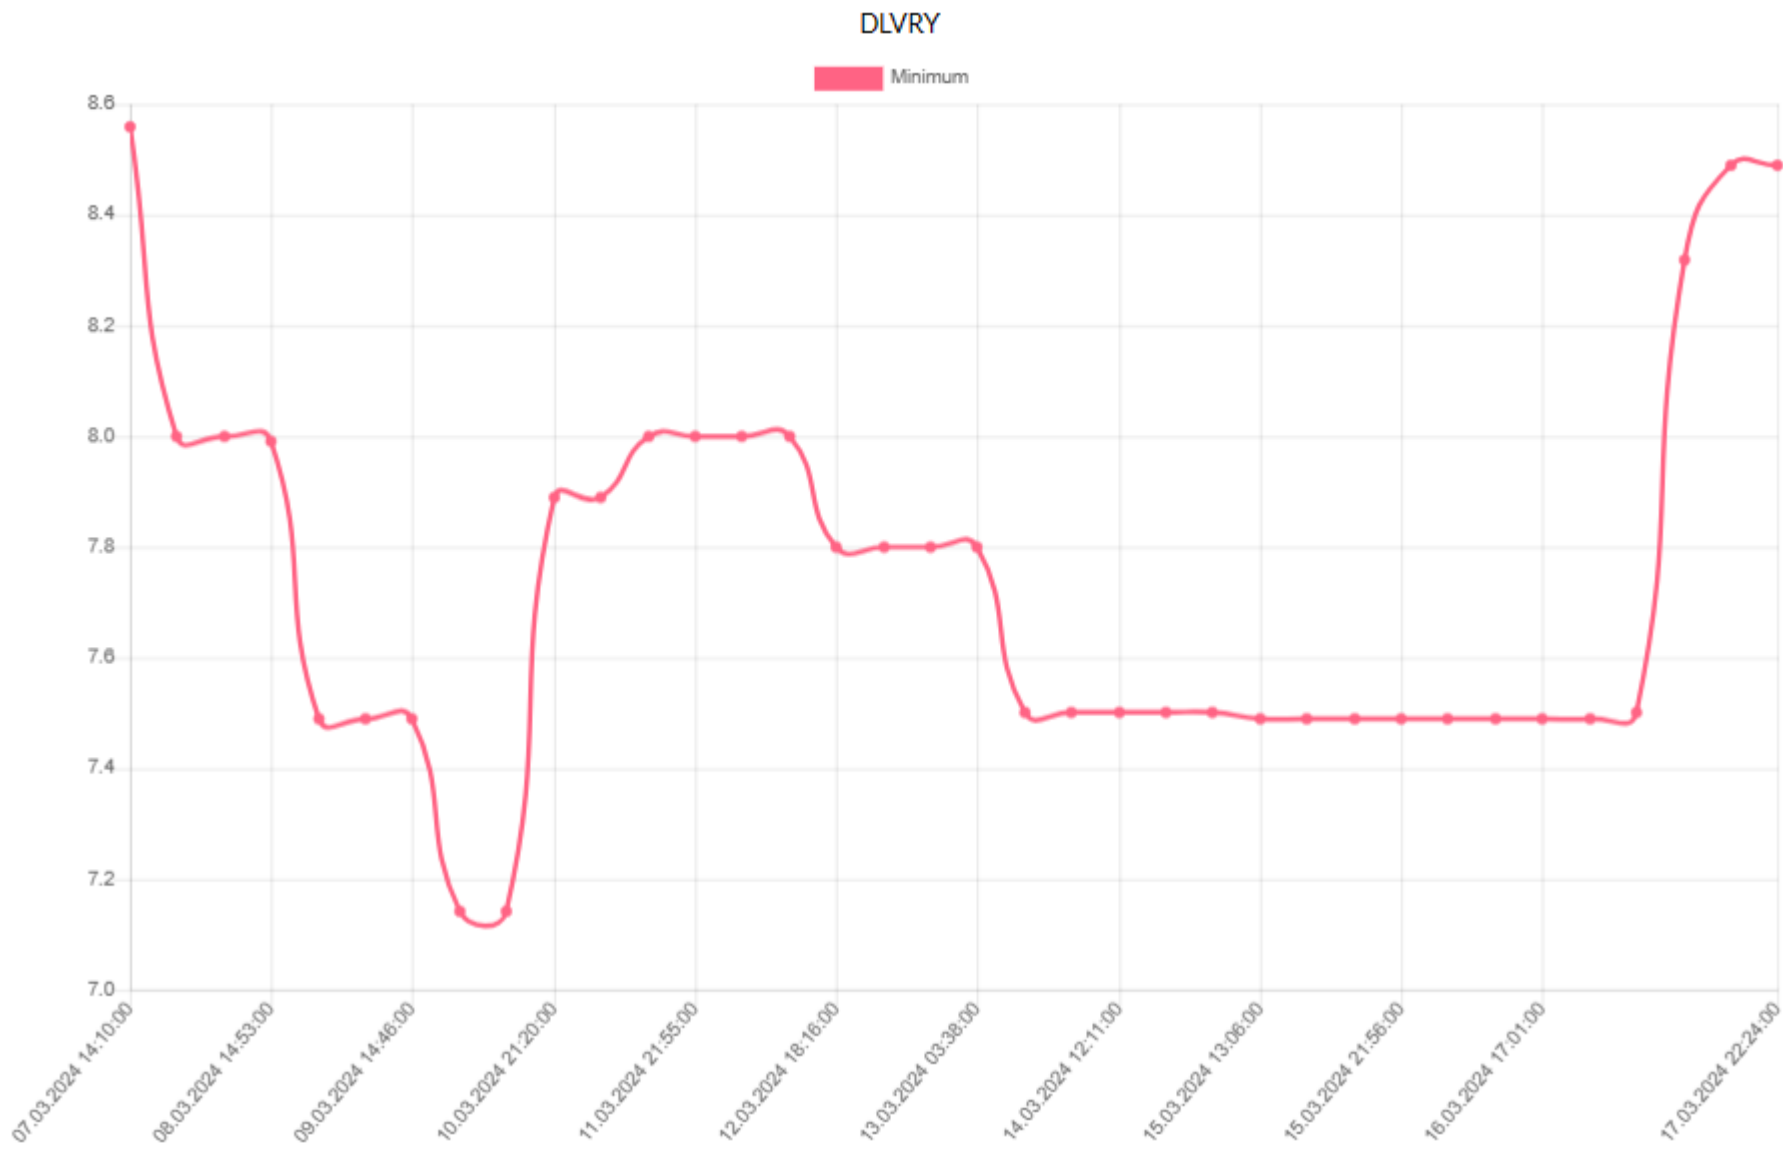

SHOPL

Minimum

TRWI

SPECH

Minimum

SAFON

 Minimum

ESOKE

Minimum

SECUR

Minimum

KRT3D

NEXIT

Minimum

ACTVB

Minimum