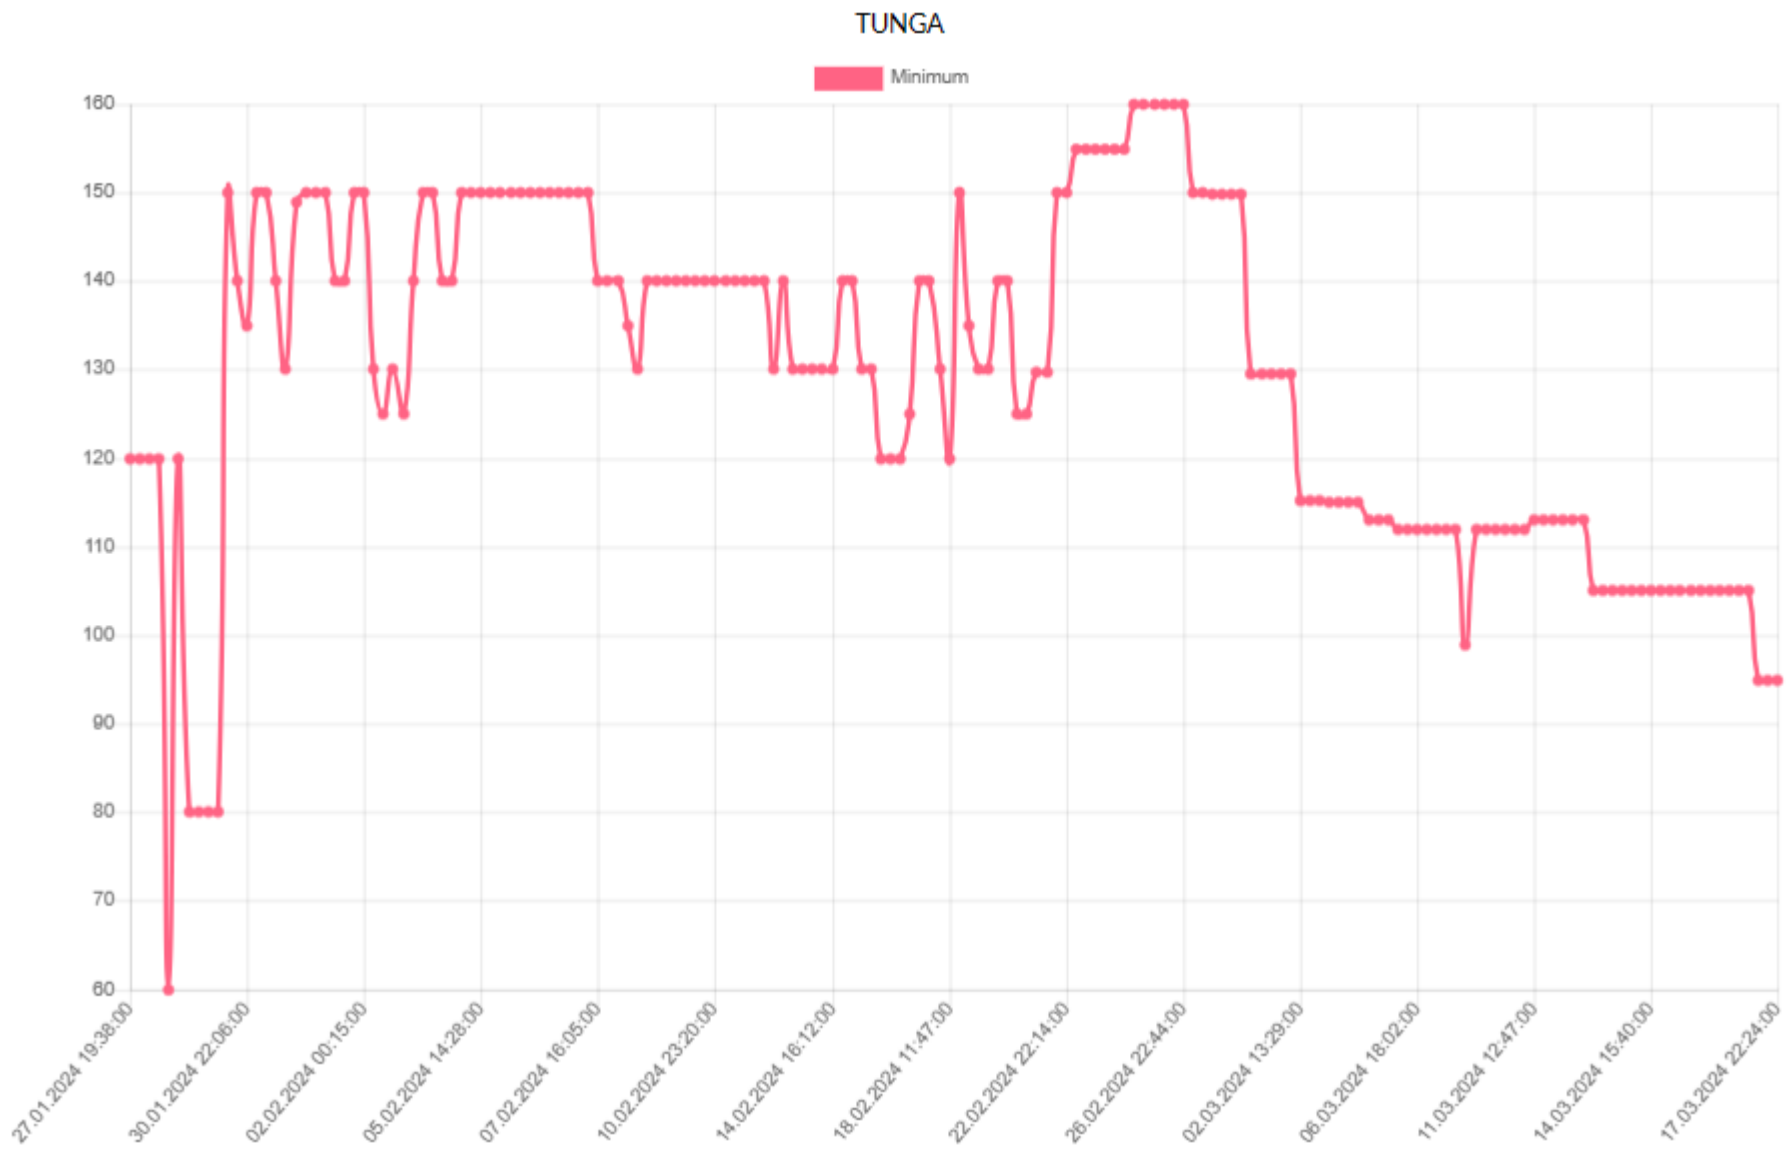

Minimum

CORPS

 Minimum

ZTECH

Minimum

MNYOL

Minimum

ESGEL

SHOPL

Minimum

TRWI

SPECH

Minimum

SAFON

 Minimum

ESOKE