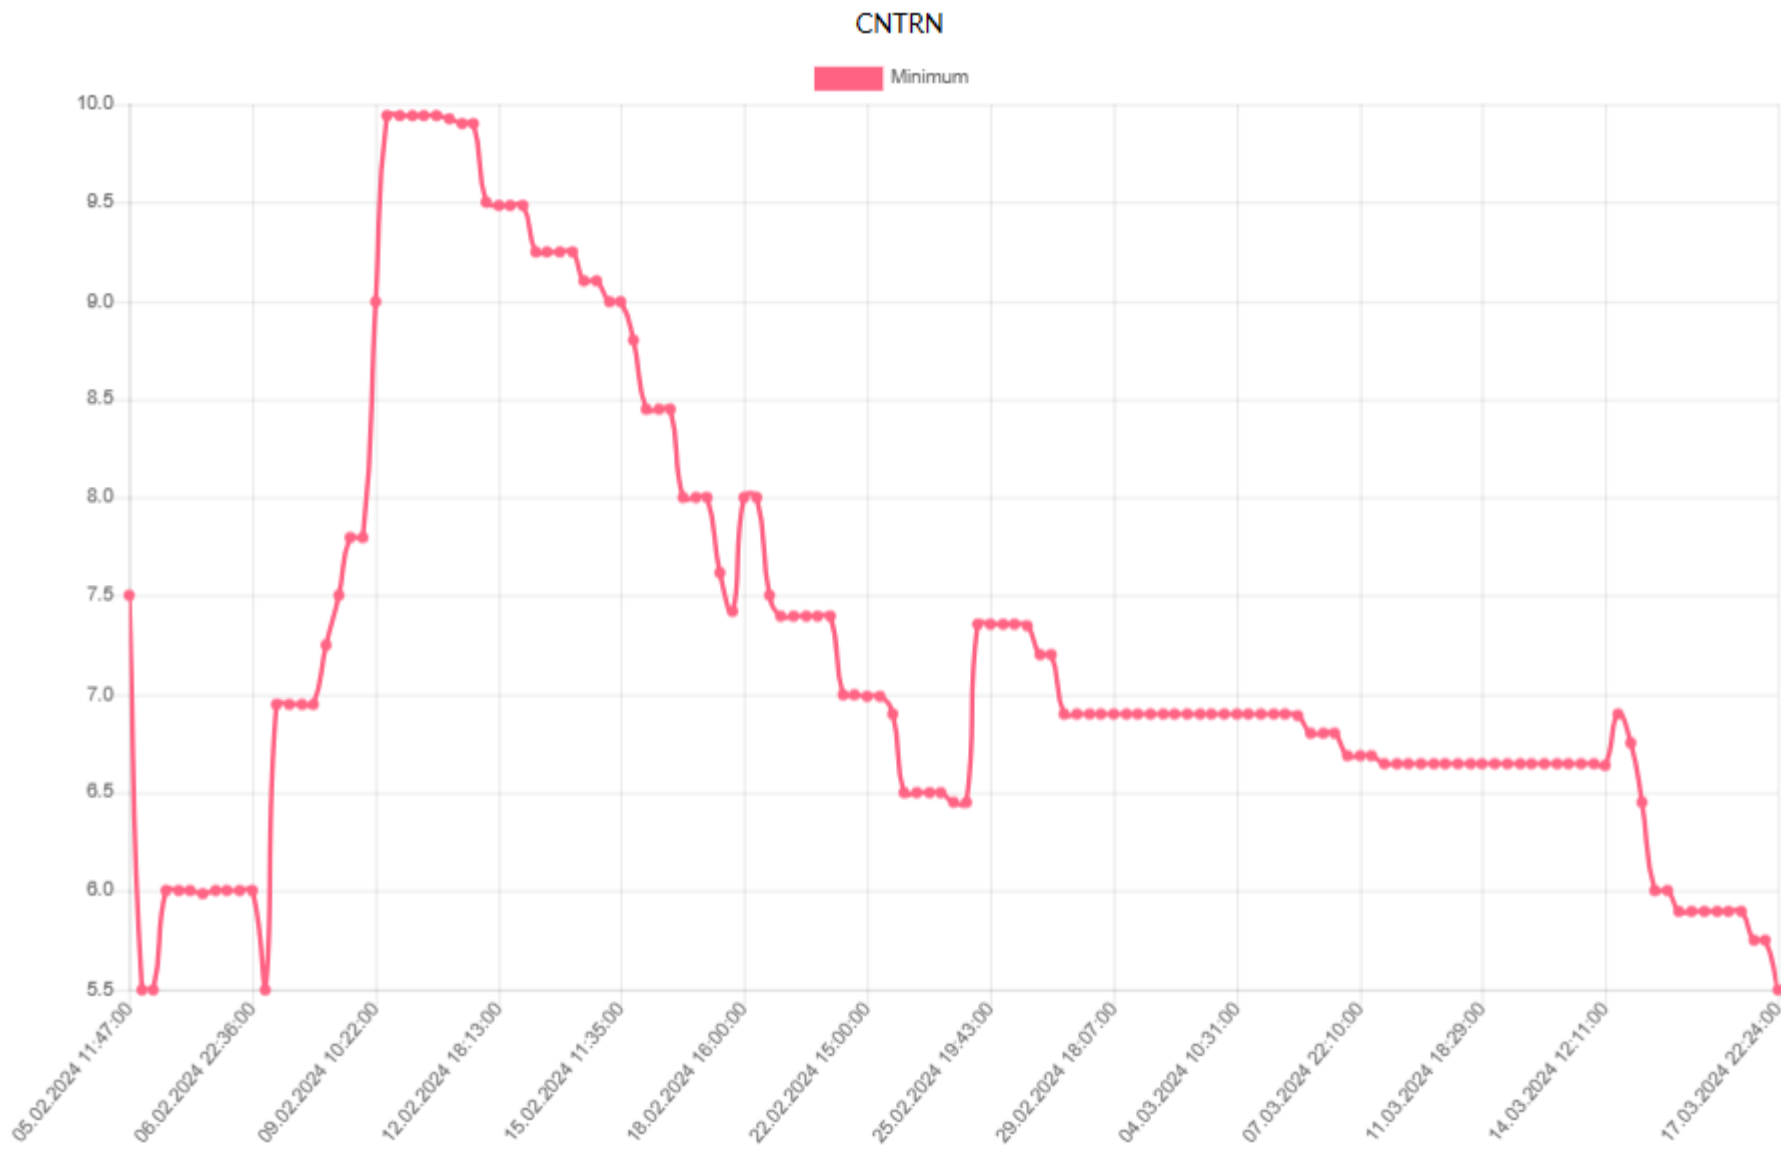

Minimum

CORPS

 Minimum

ZTECH

Minimum

MNYOL

Minimum

ESGEL

SHOPL

Minimum

TRWI

SPECH

Minimum

SAFON

 Minimum

ESOKE