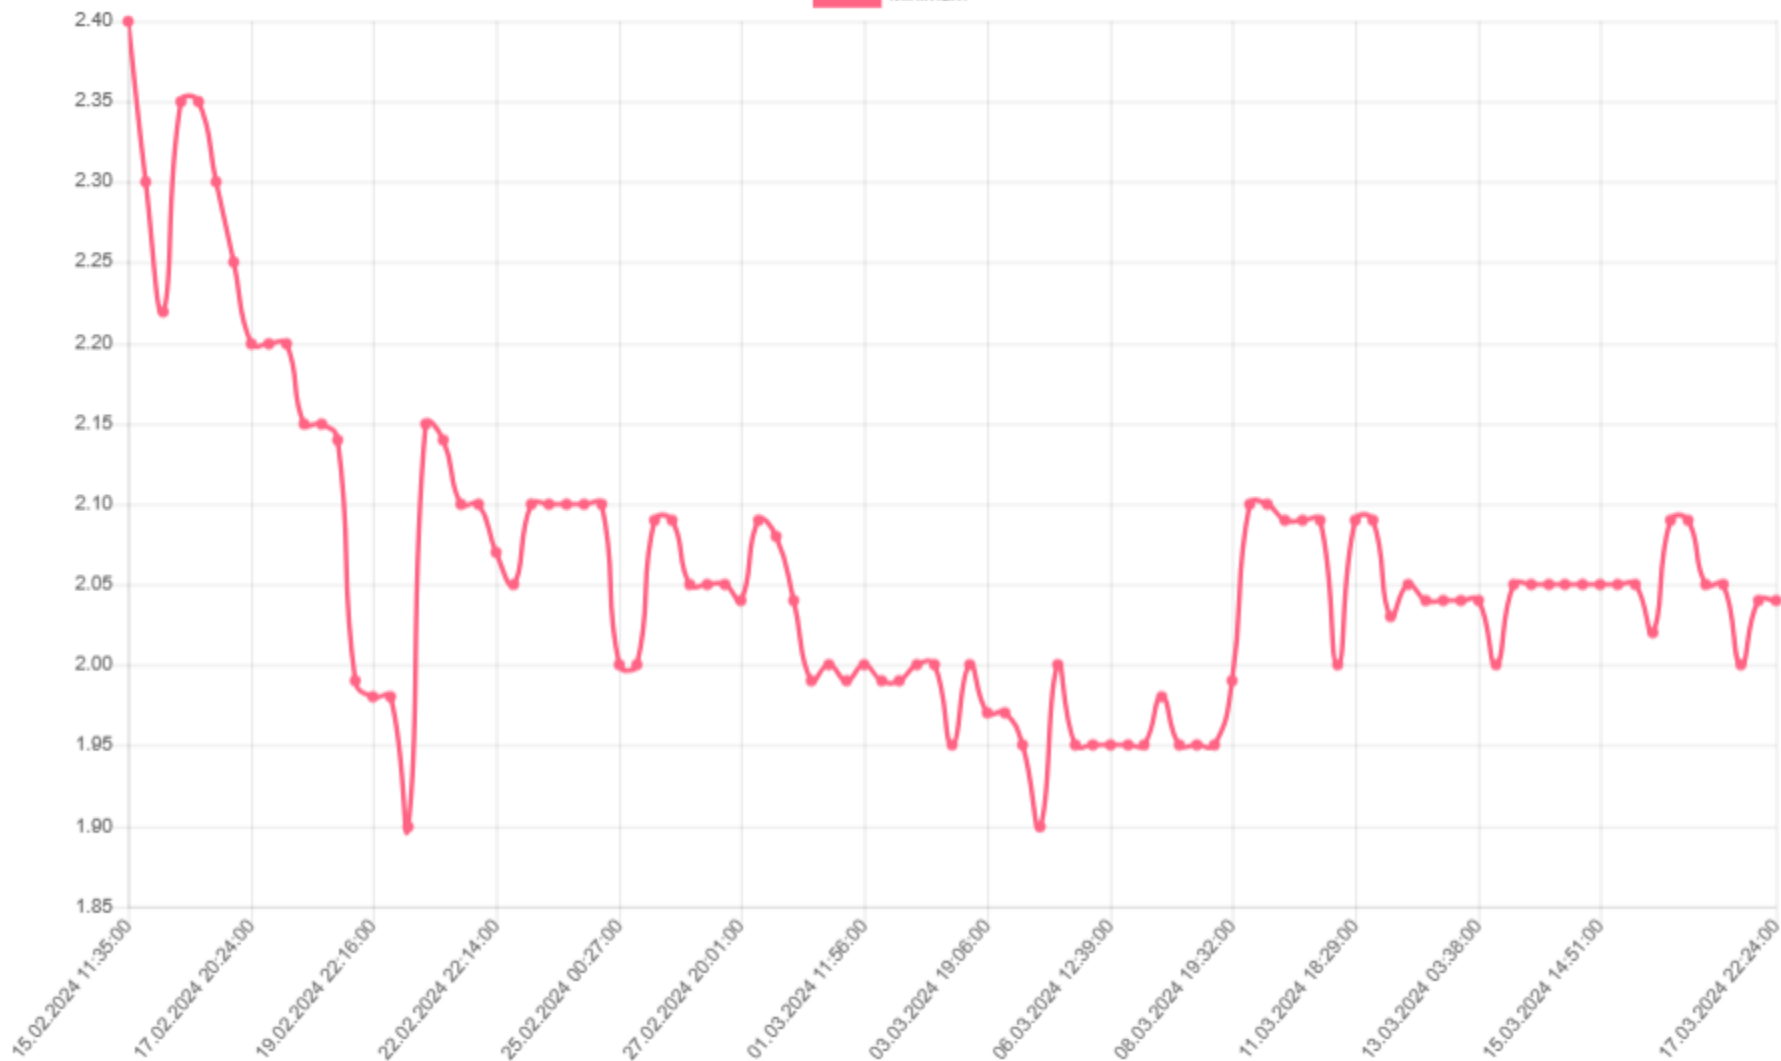

SHOPL

Minimum

TRWI

SPECH

Minimum

SAFON

 Minimum

ESOKE