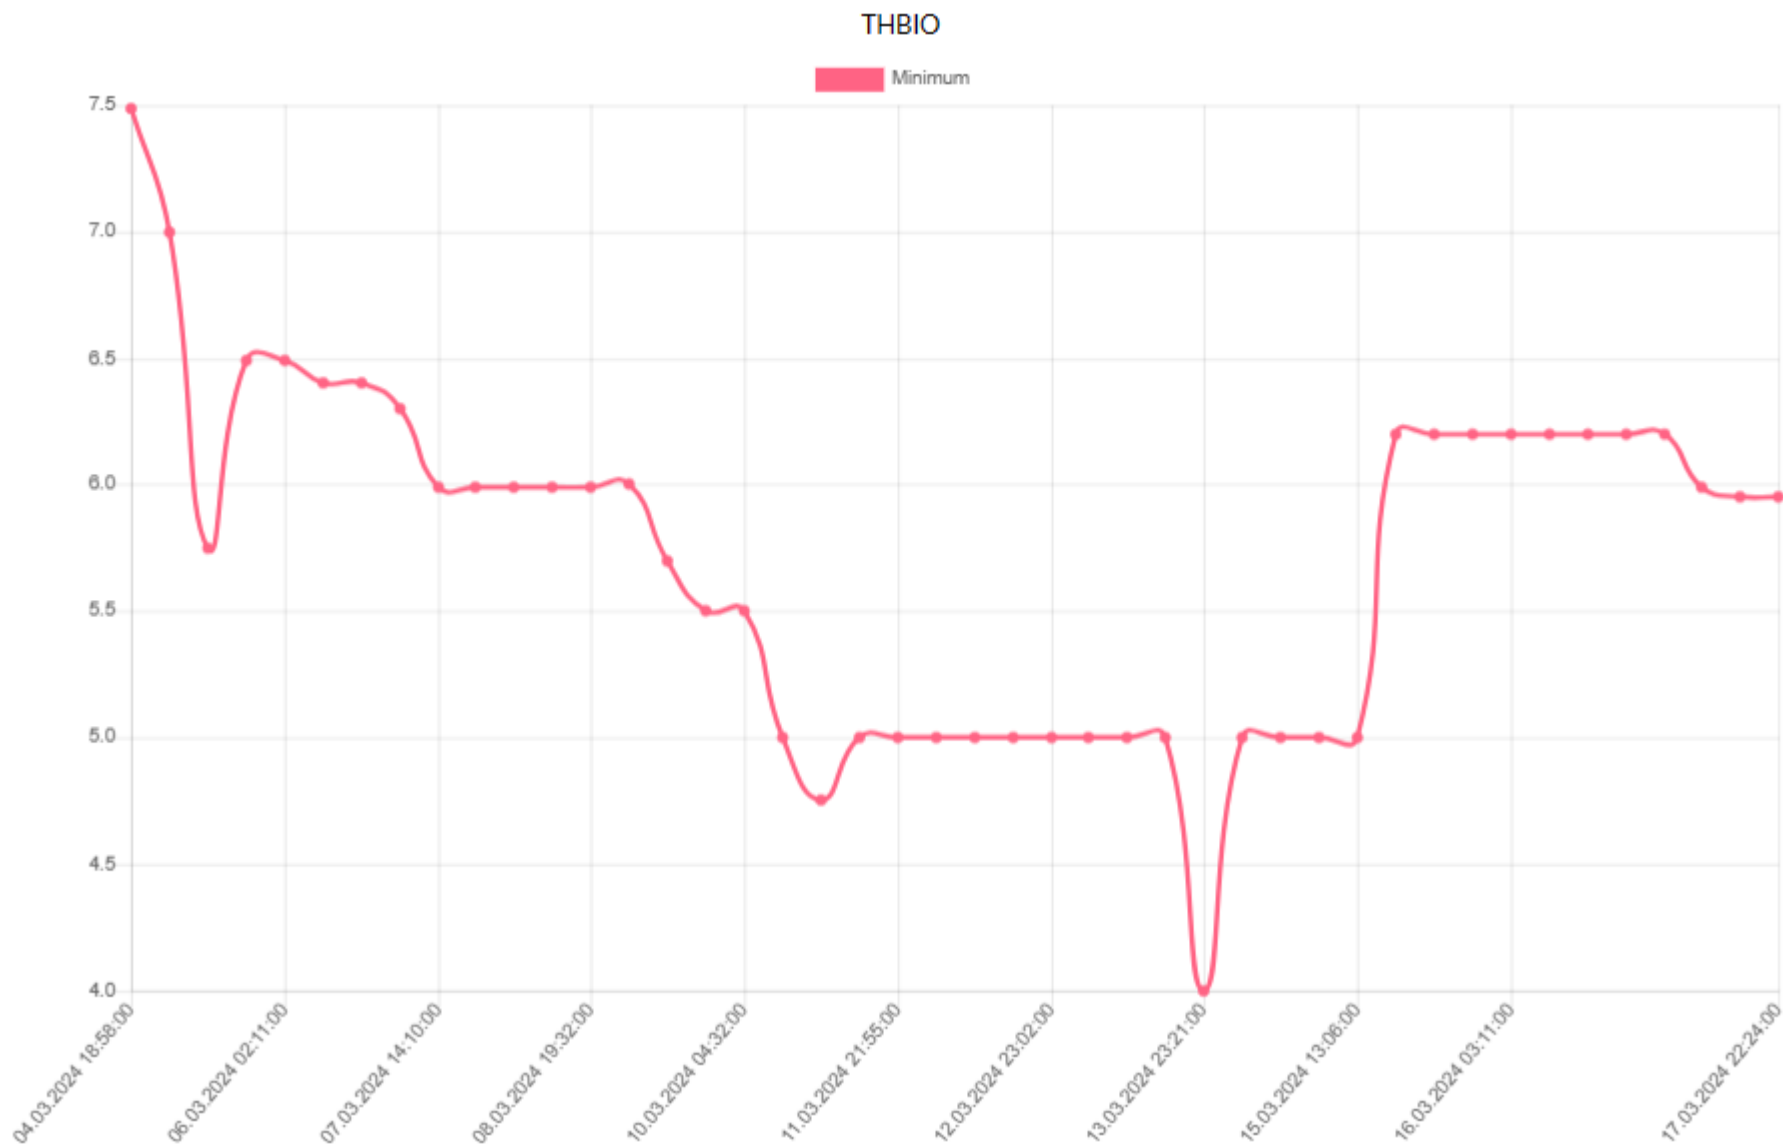

SHOPL

Minimum

TRWI

SPECH

Minimum

SAFON

 Minimum

ESOKE

Minimum

SECUR

Minimum

KRT3D

NEXIT

Minimum

ACTVB

Minimum