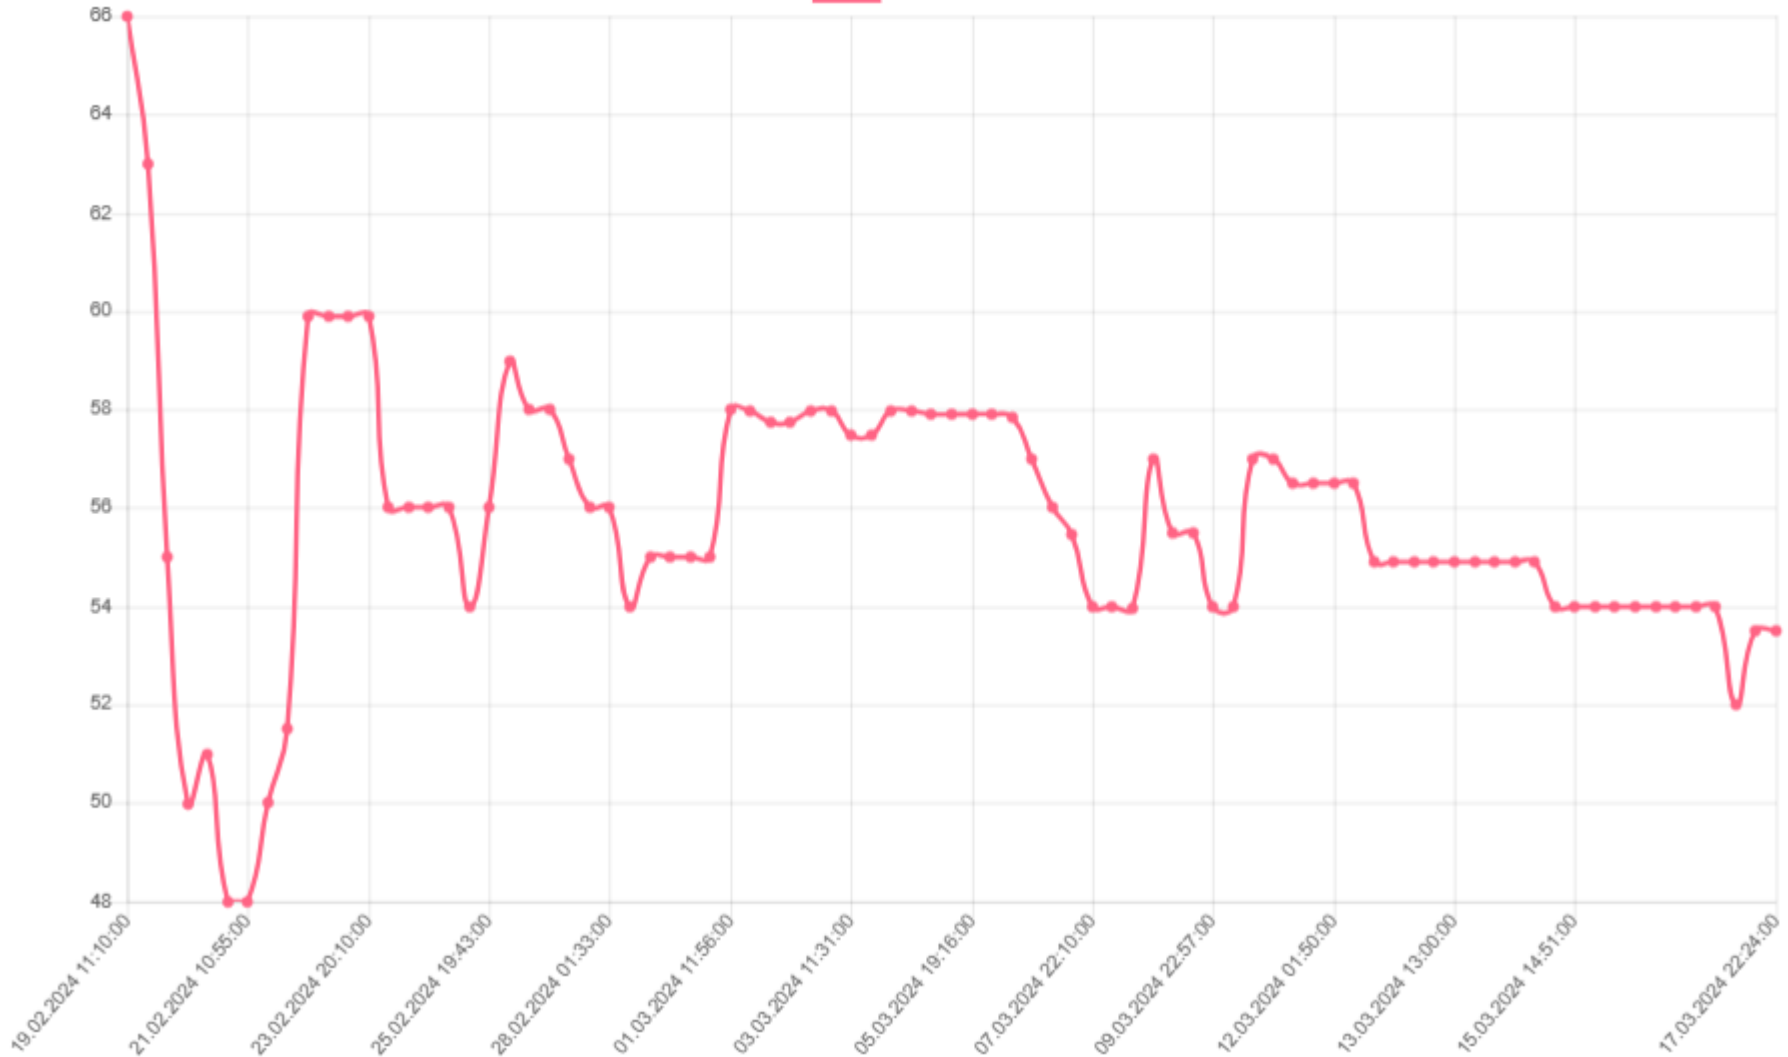

SECUR

Minimum