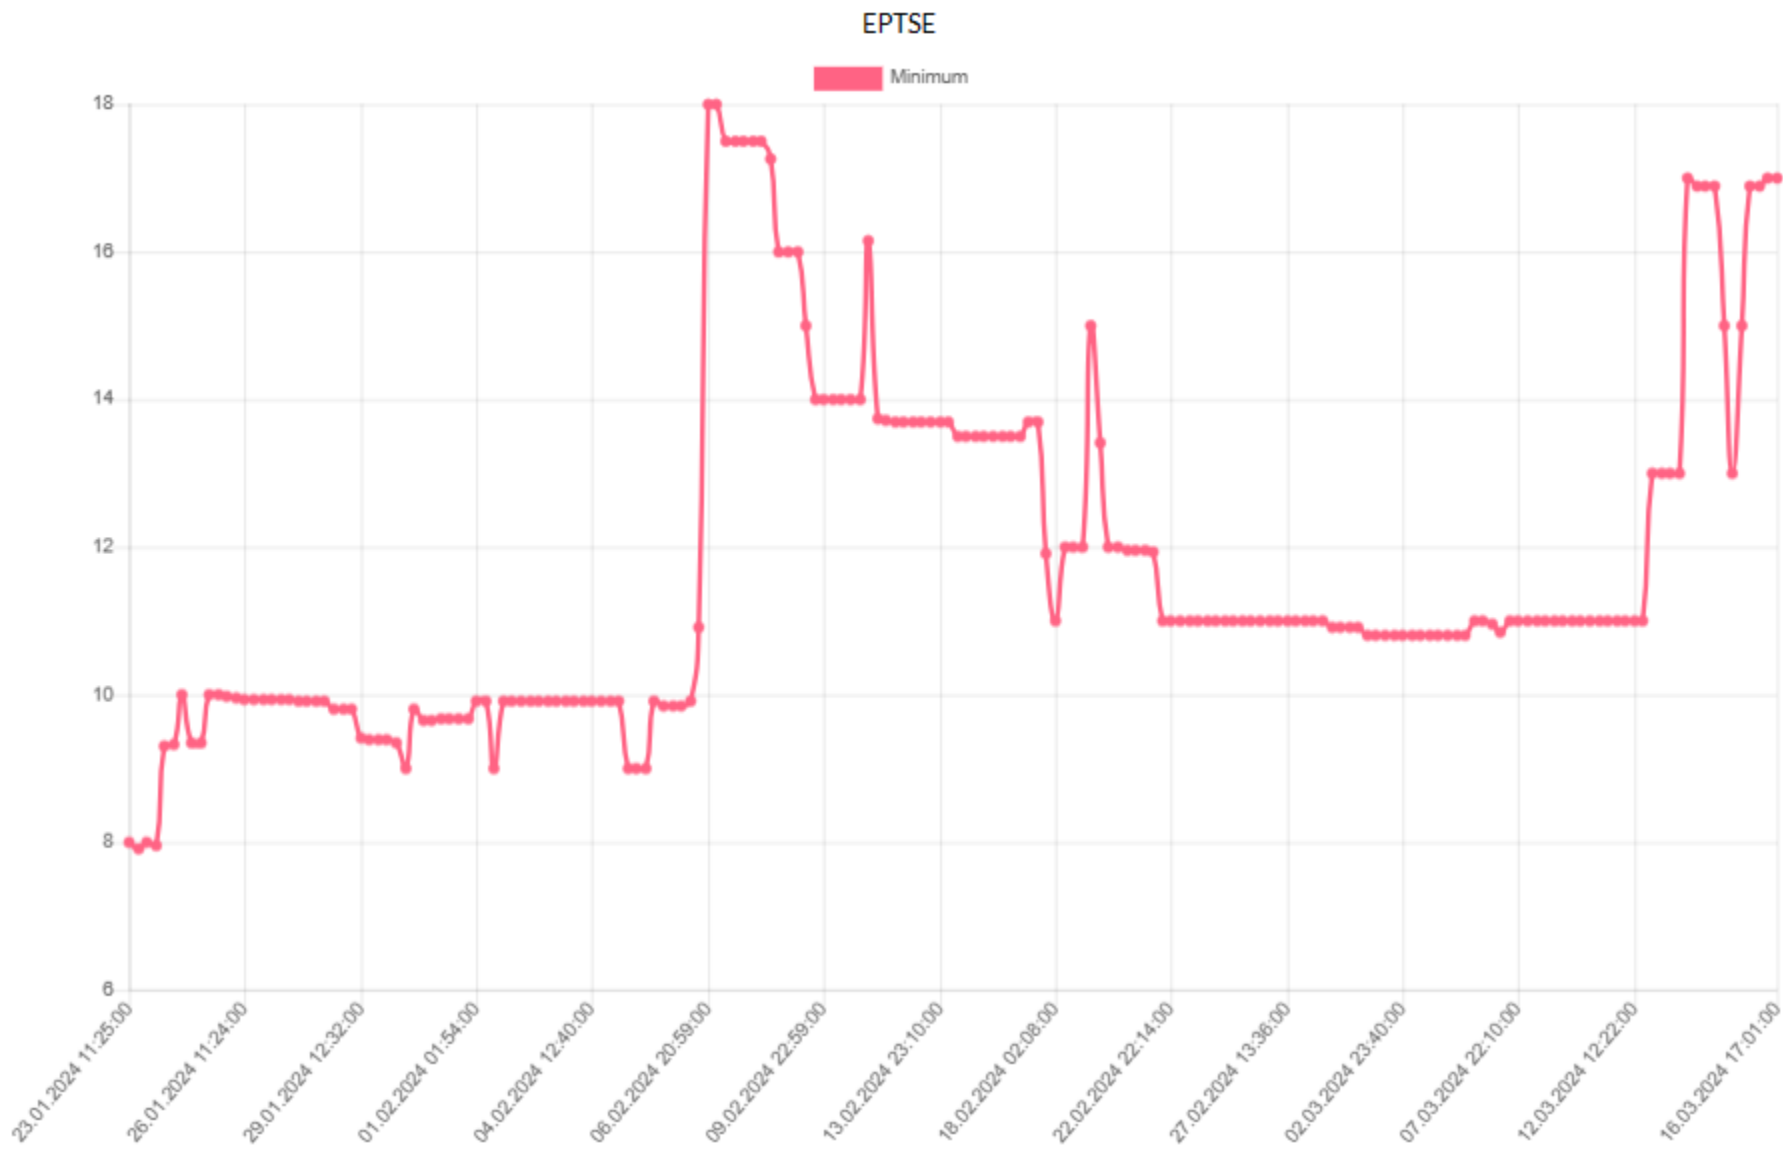

SCOUT

CORPS

 Minimum

MNYOL

Minimum

ESGEL

Minimum

SAFON

NEXIT

Minimum

ACTVB

Minimum

KABIP