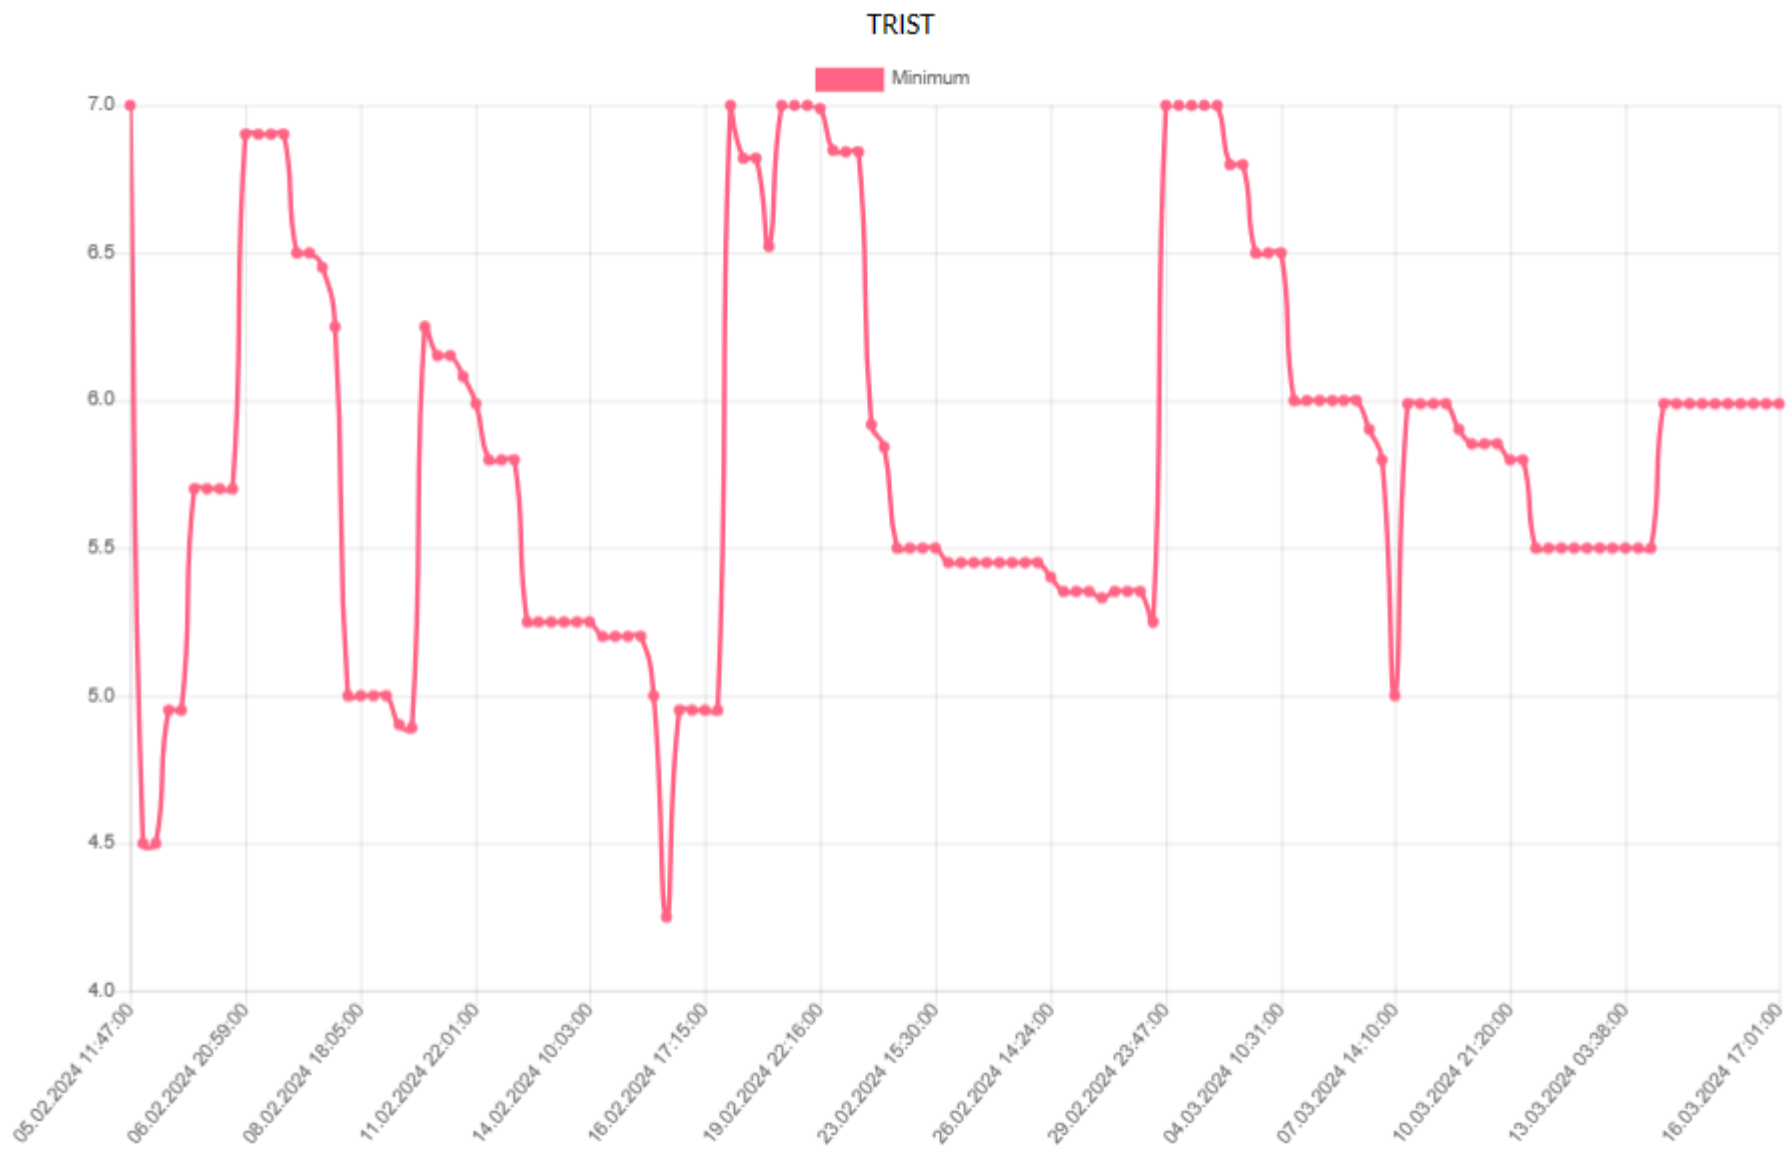

SCOUT

CORPS

 Minimum

MNYOL

Minimum

ESGEL

Minimum

SAFON

NEXIT

Minimum

ACTVB

Minimum

KABIP