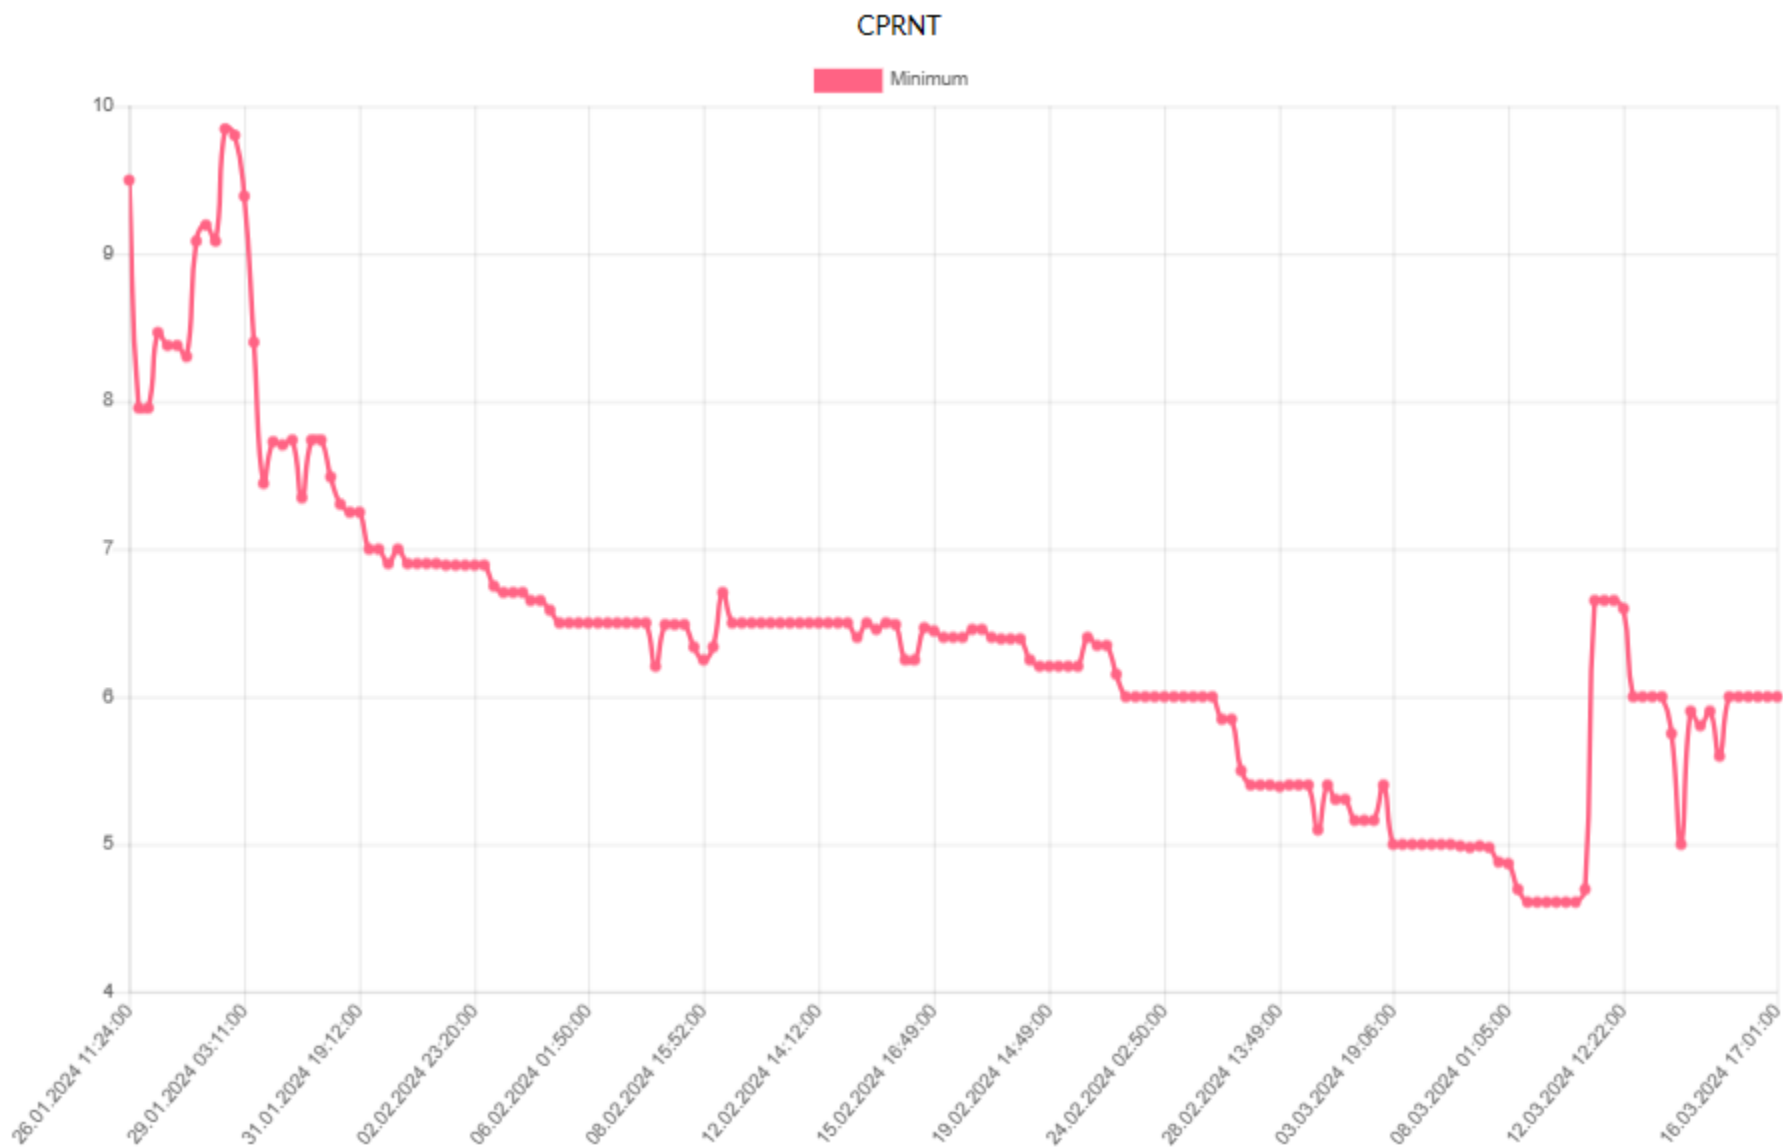

SCOUT

CORPS

 Minimum

MNYOL

Minimum

ESGEL

Minimum

SAFON