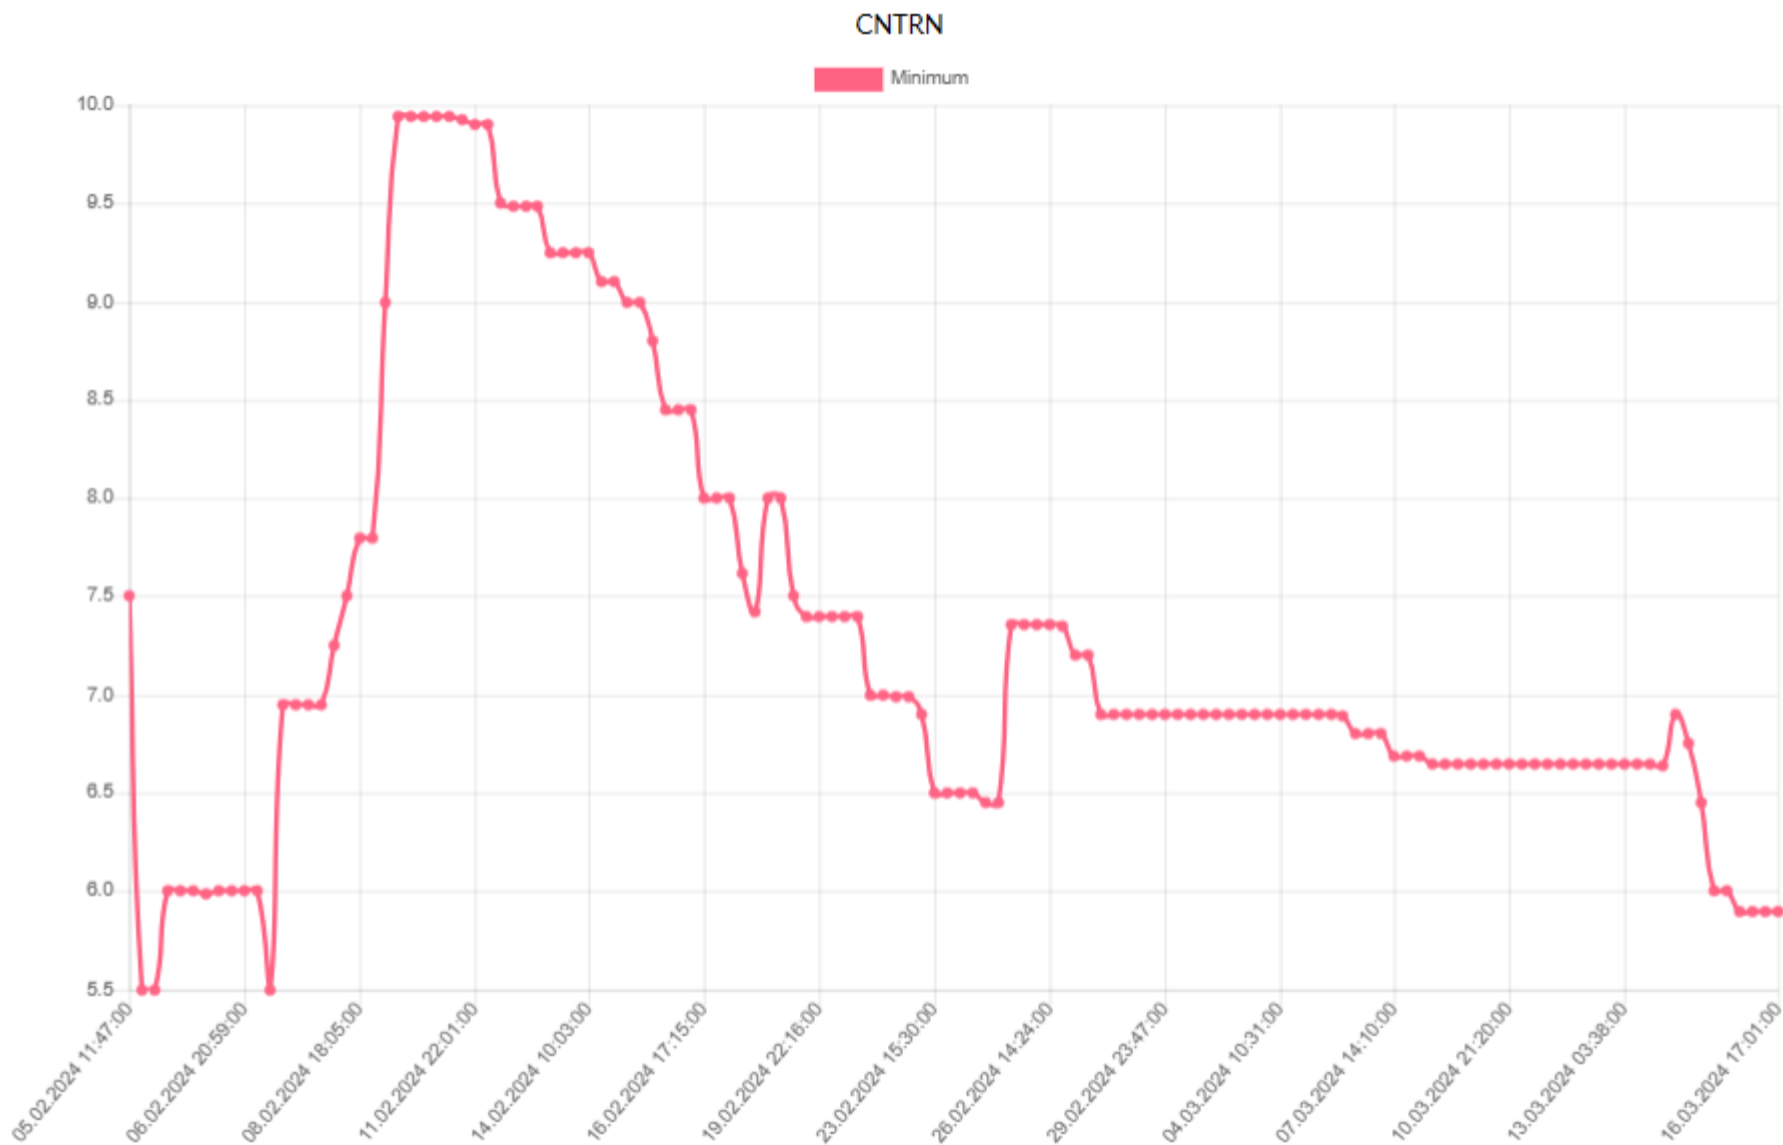

SCOUT

CORPS

 Minimum

MNYOL

Minimum

ESGEL

Minimum

SAFON