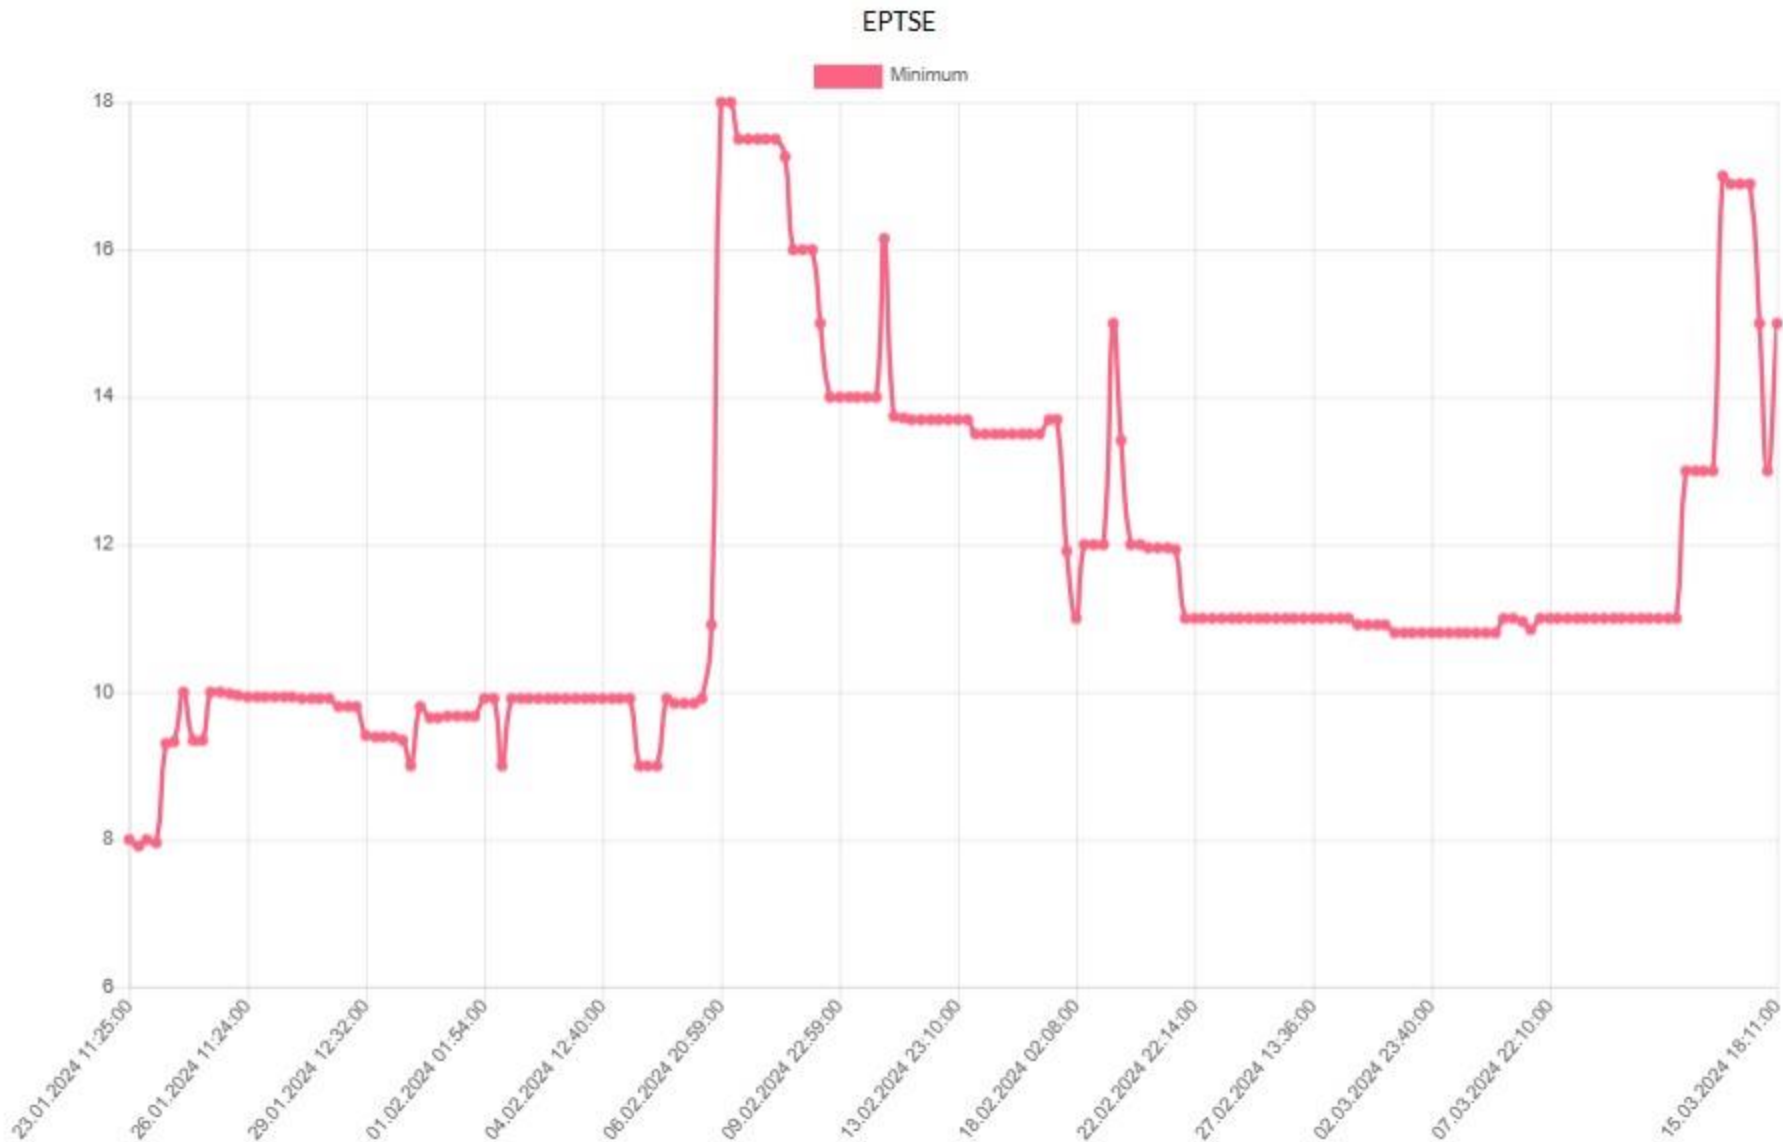

JETCO

Minimum

SCOUT

CORPS

MNYOL

Minimum

GENOR

TRIST