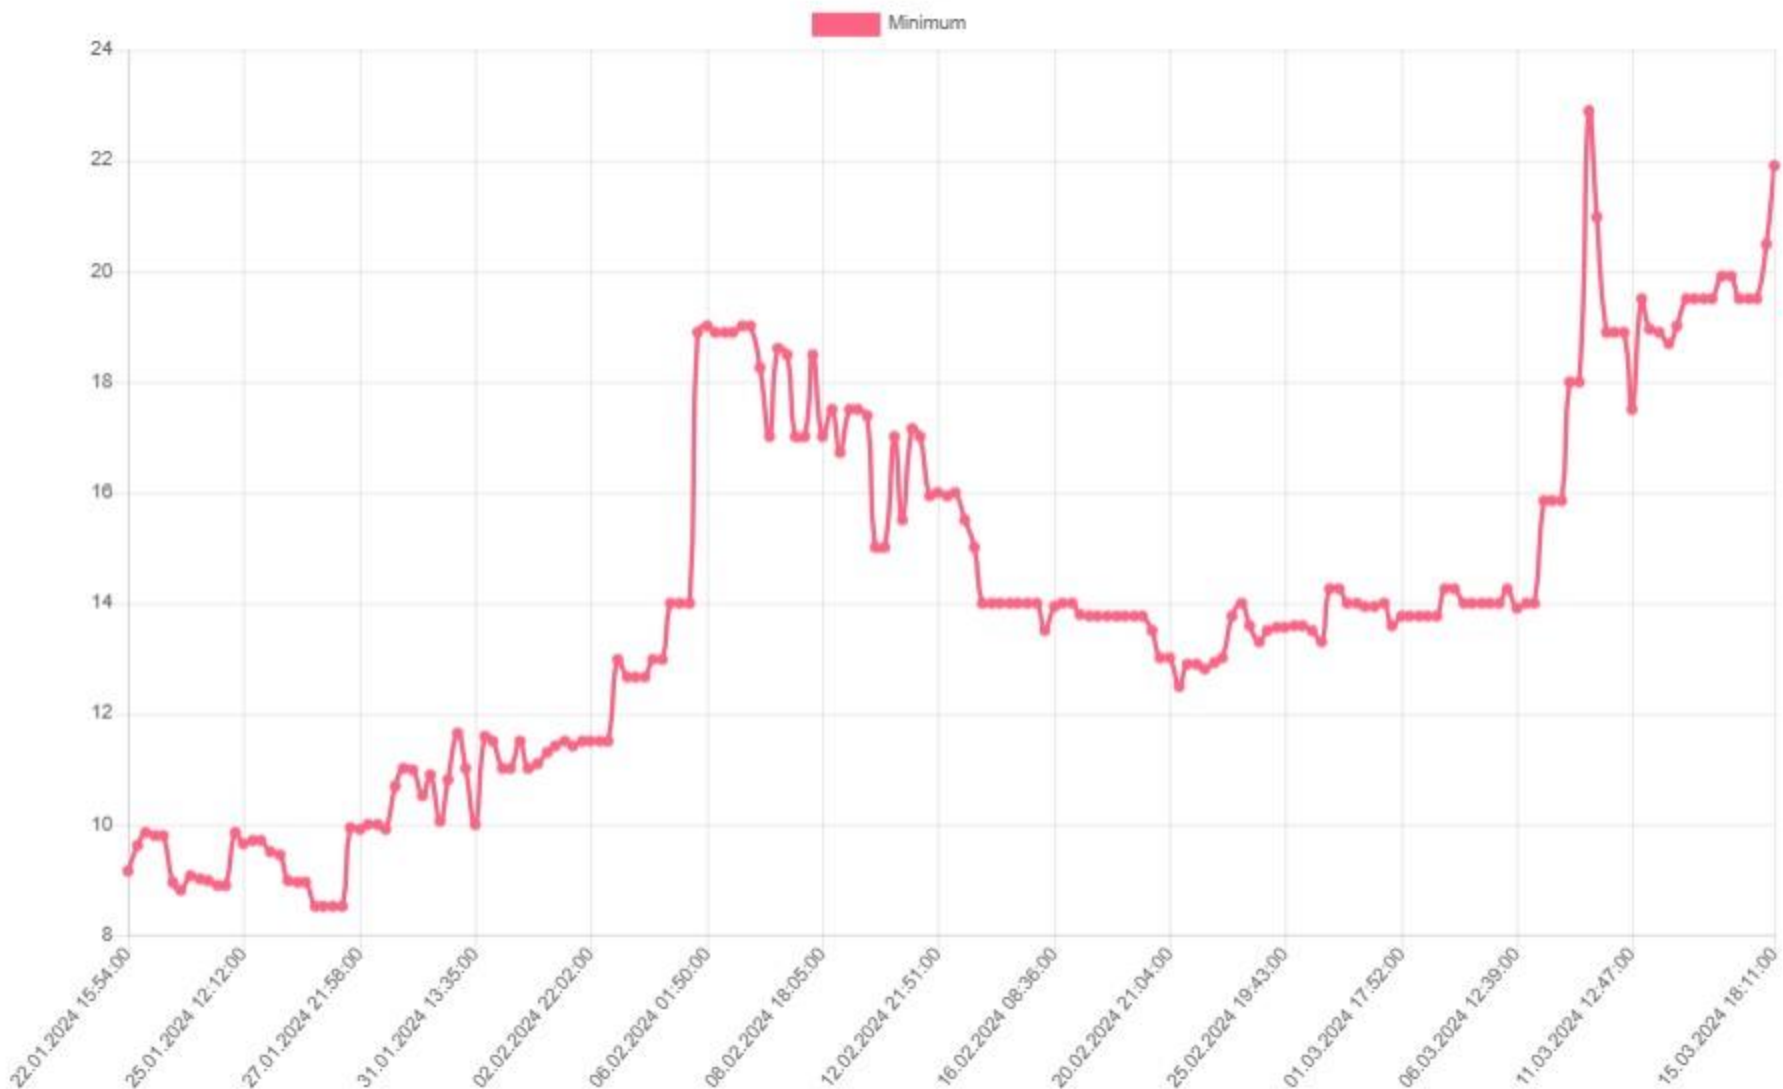

JETCO

Minimum

SCOUT

CORPS

MNYOL

Minimum

GENOR

TRIST