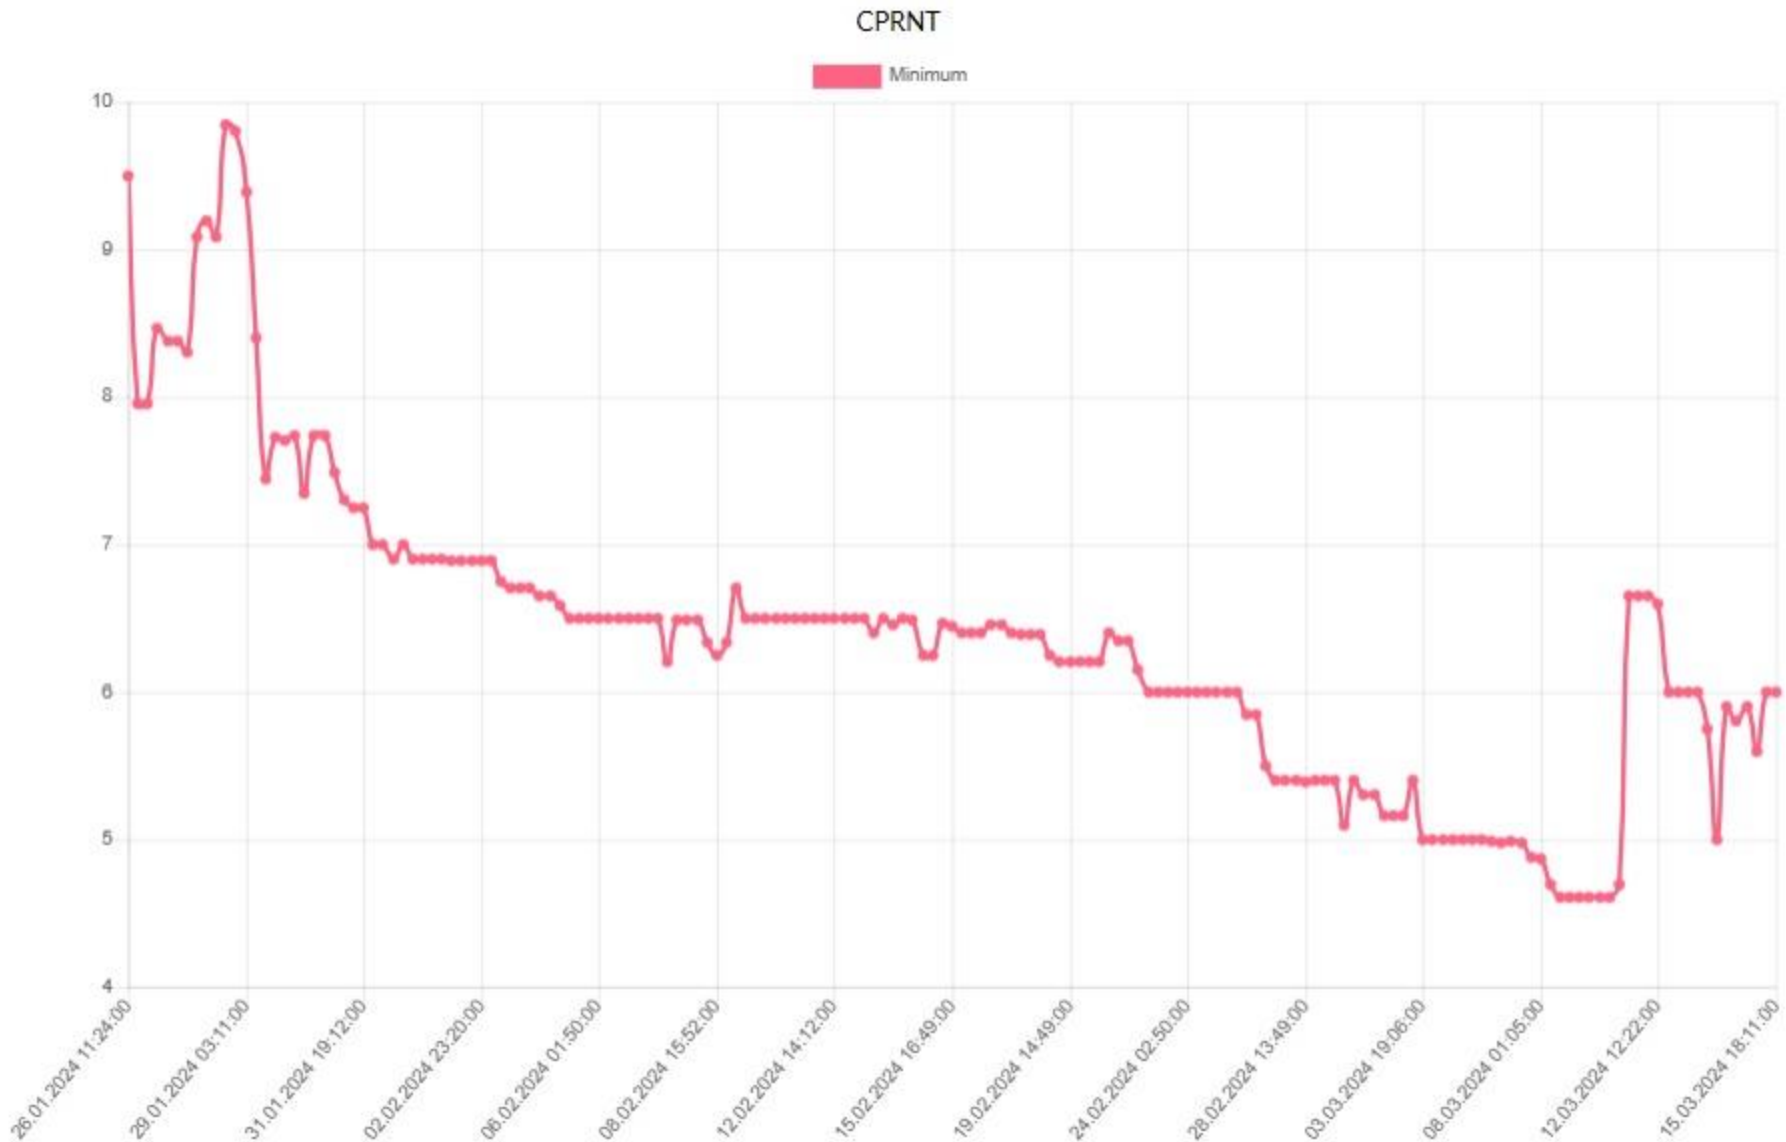

JETCO

Minimum

SCOUT

CORPS

MNYOL

Minimum

GENOR

TRIST