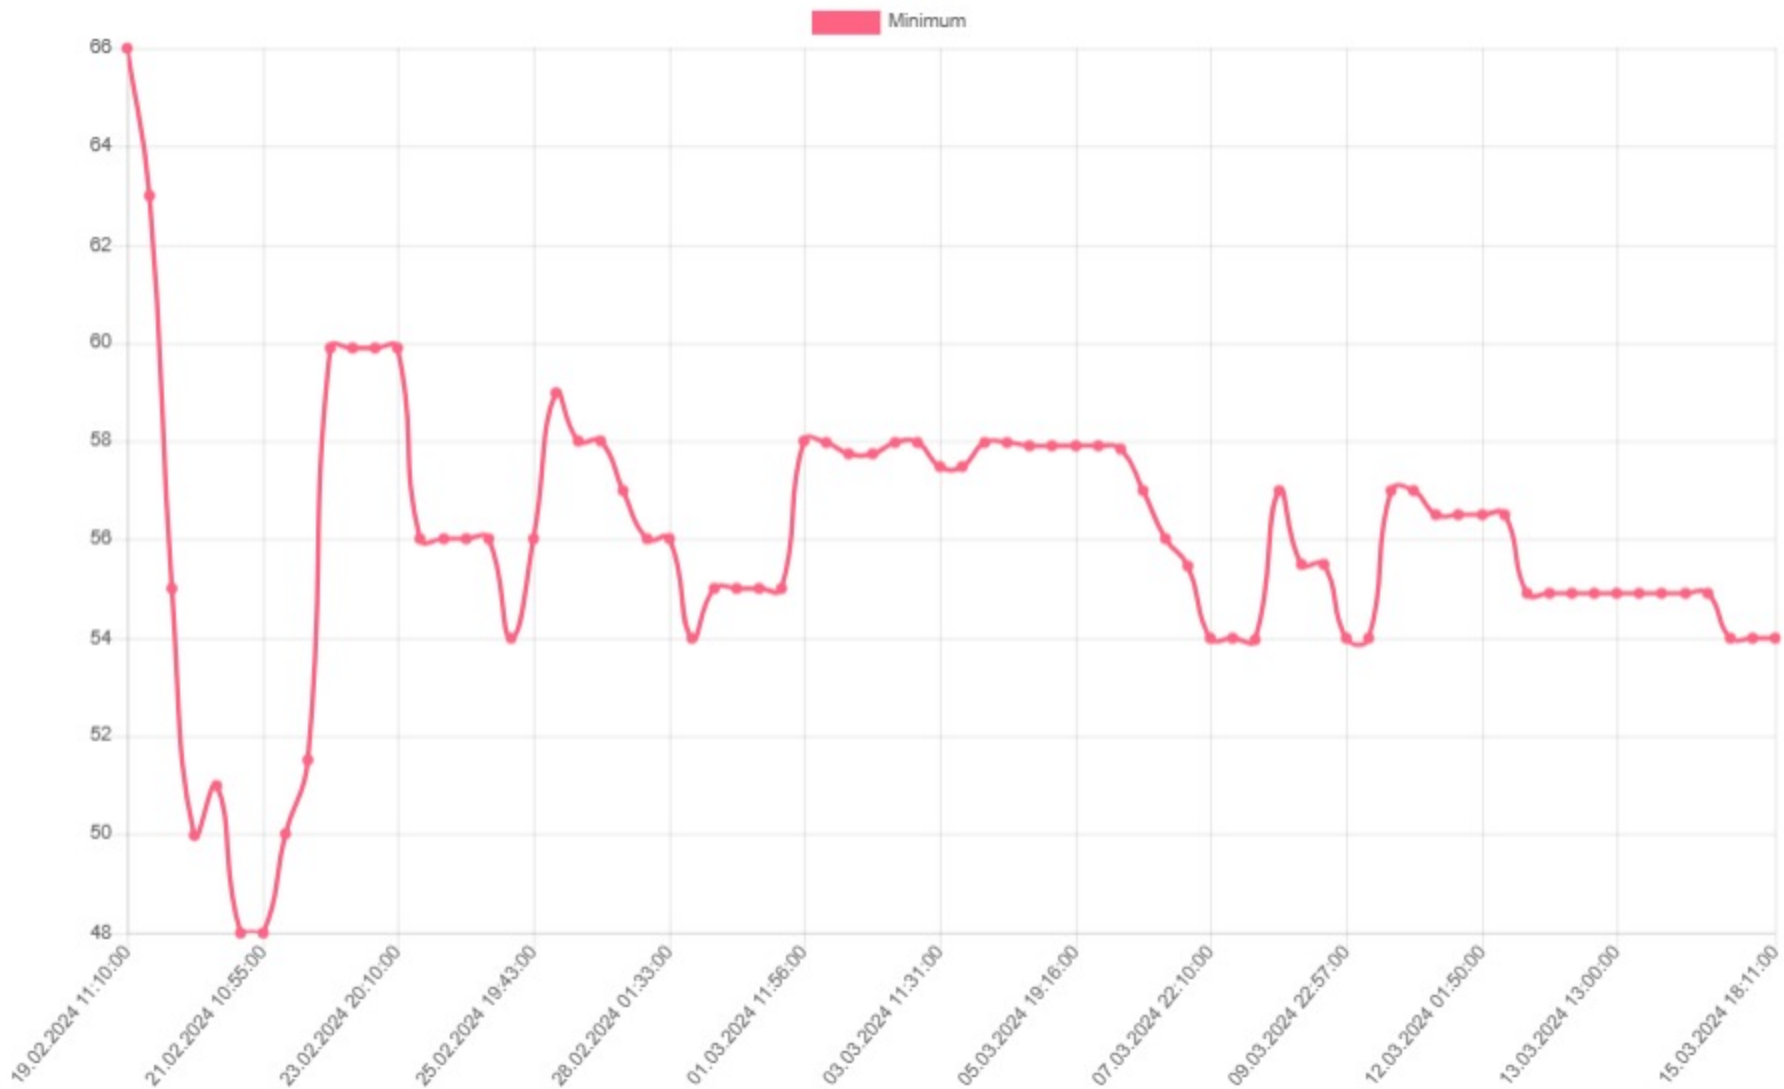

SHOPL

MEDIB

STETO

ESOKE

Minimum

SECUR

ALPGN

 Minimum