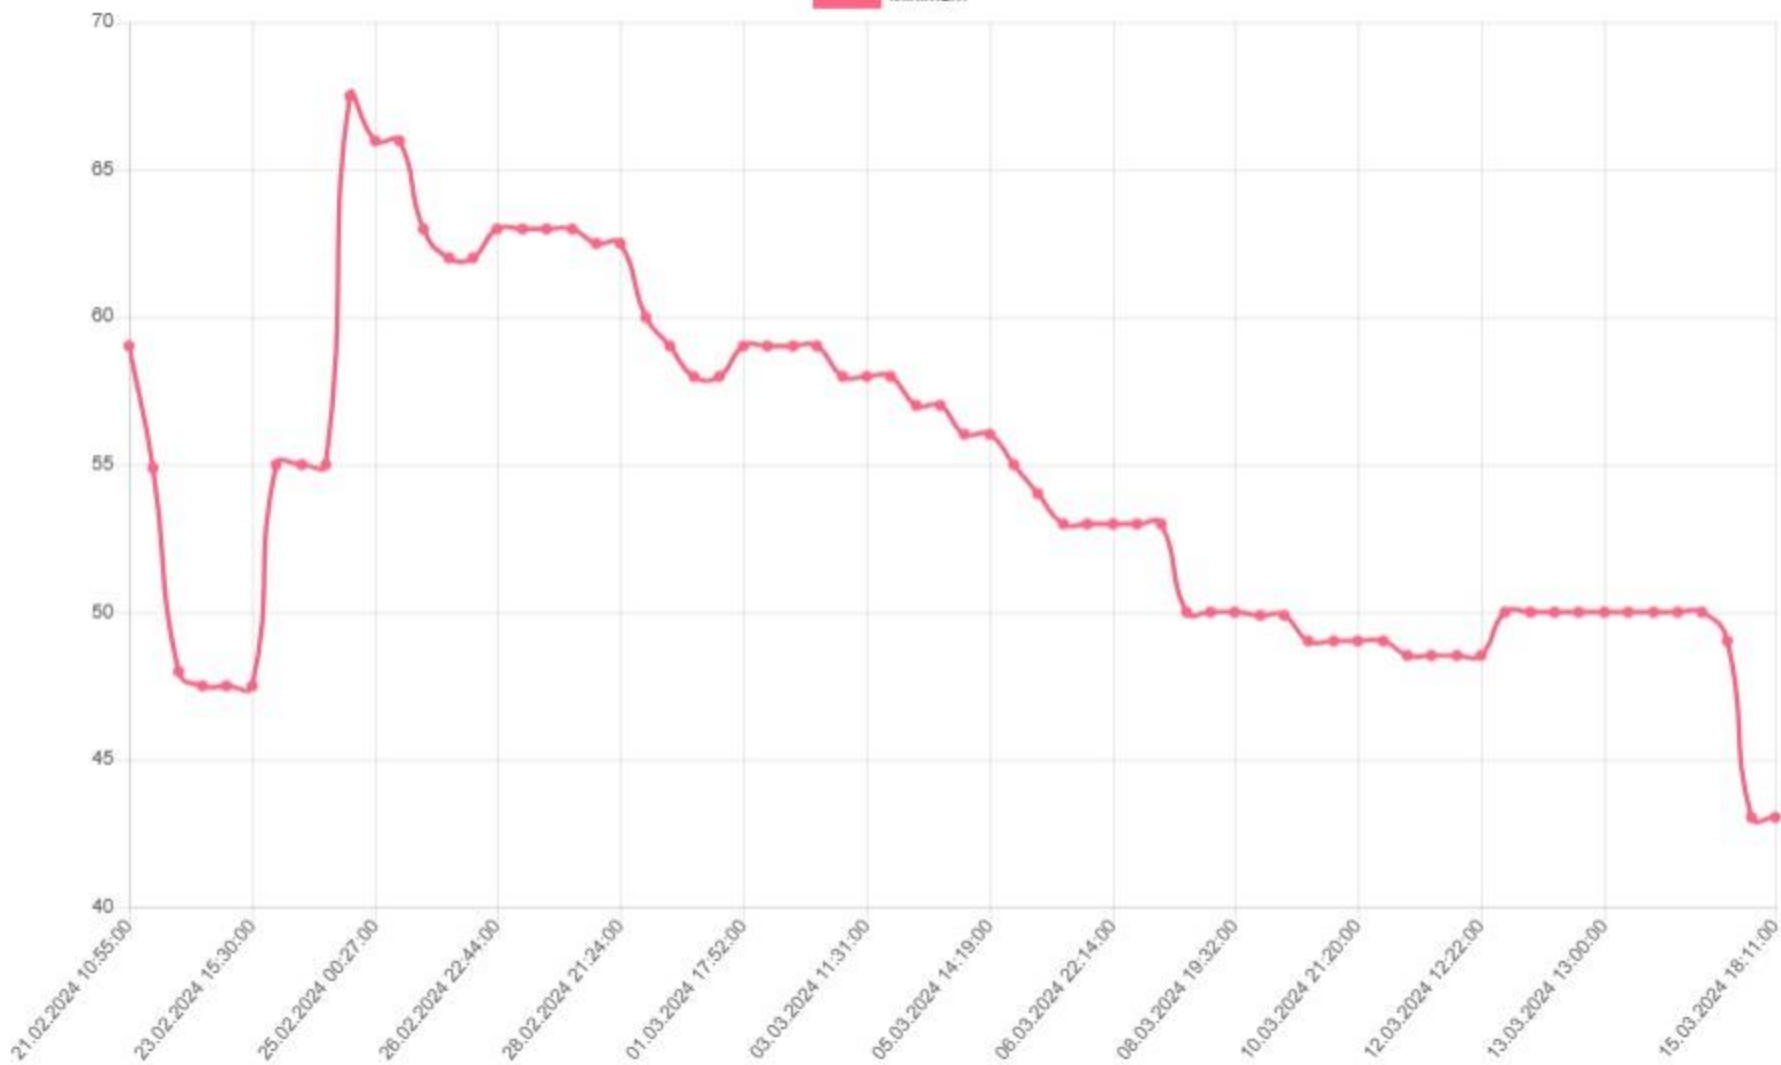

CRNCA

Minimum