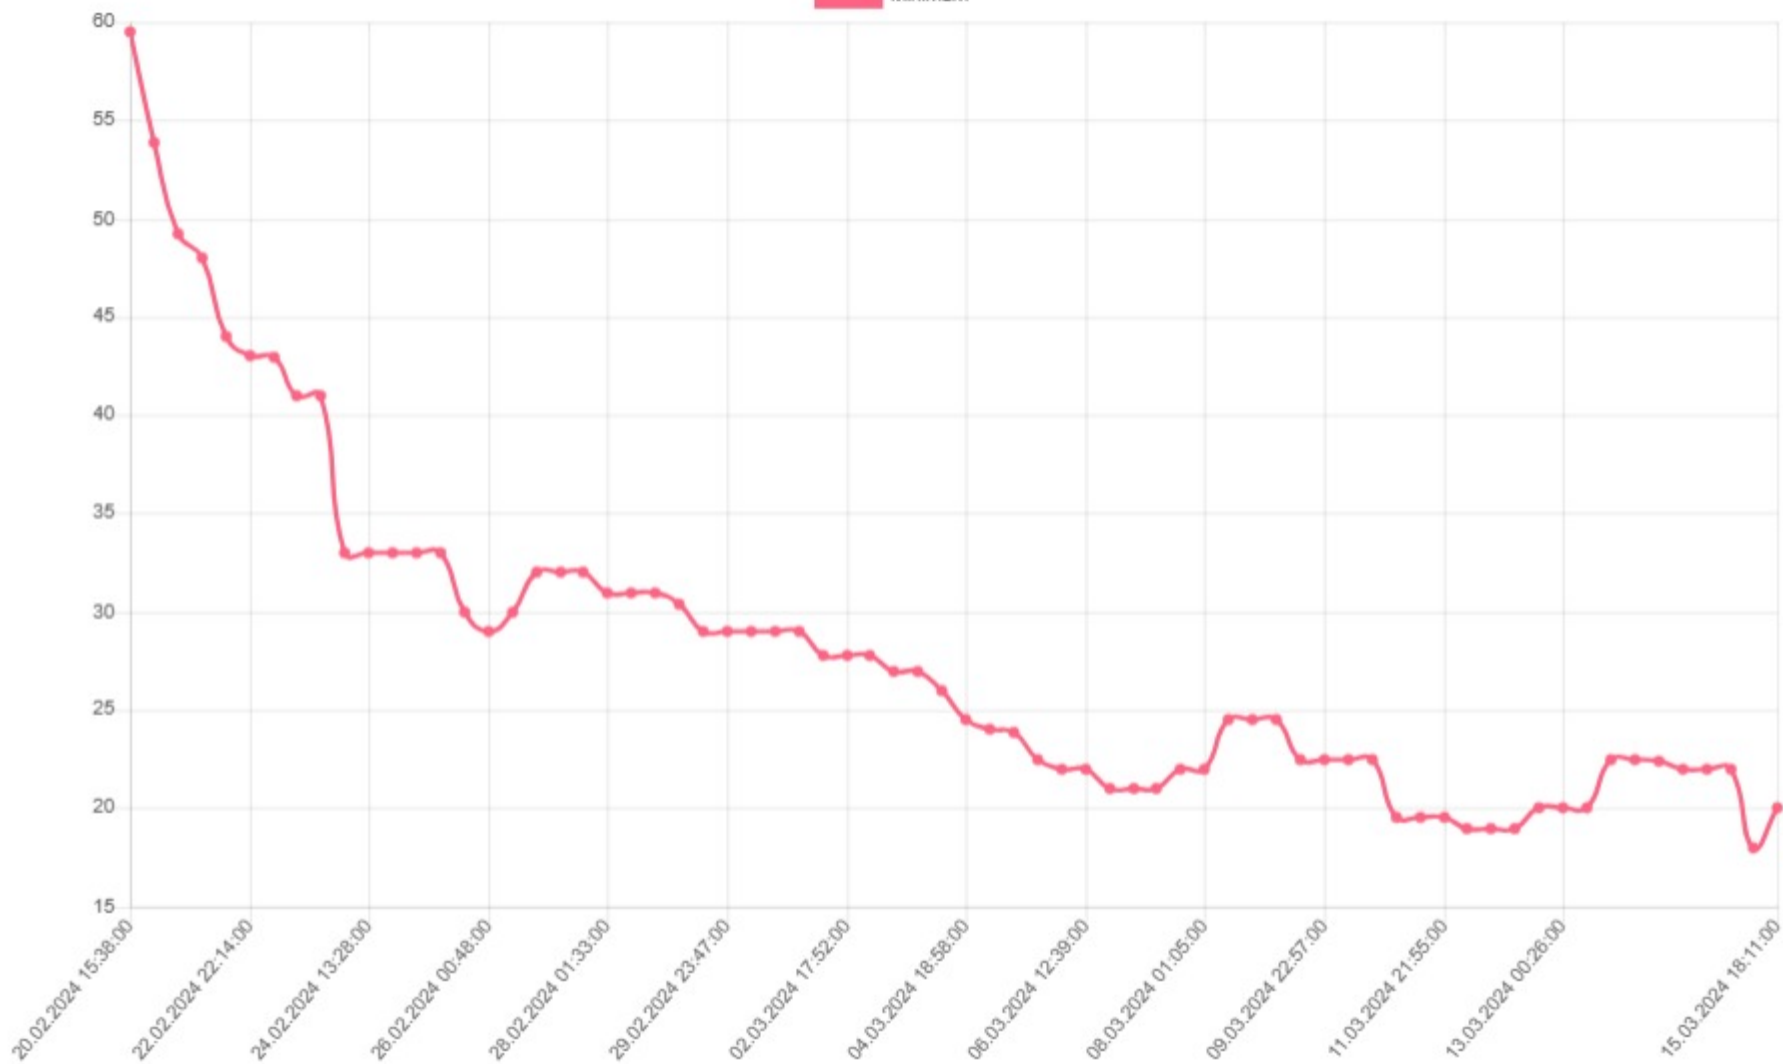

SHOPL

MEDIB

STETO

ESOKE

Minimum

SECUR

ALPGN

 Minimum