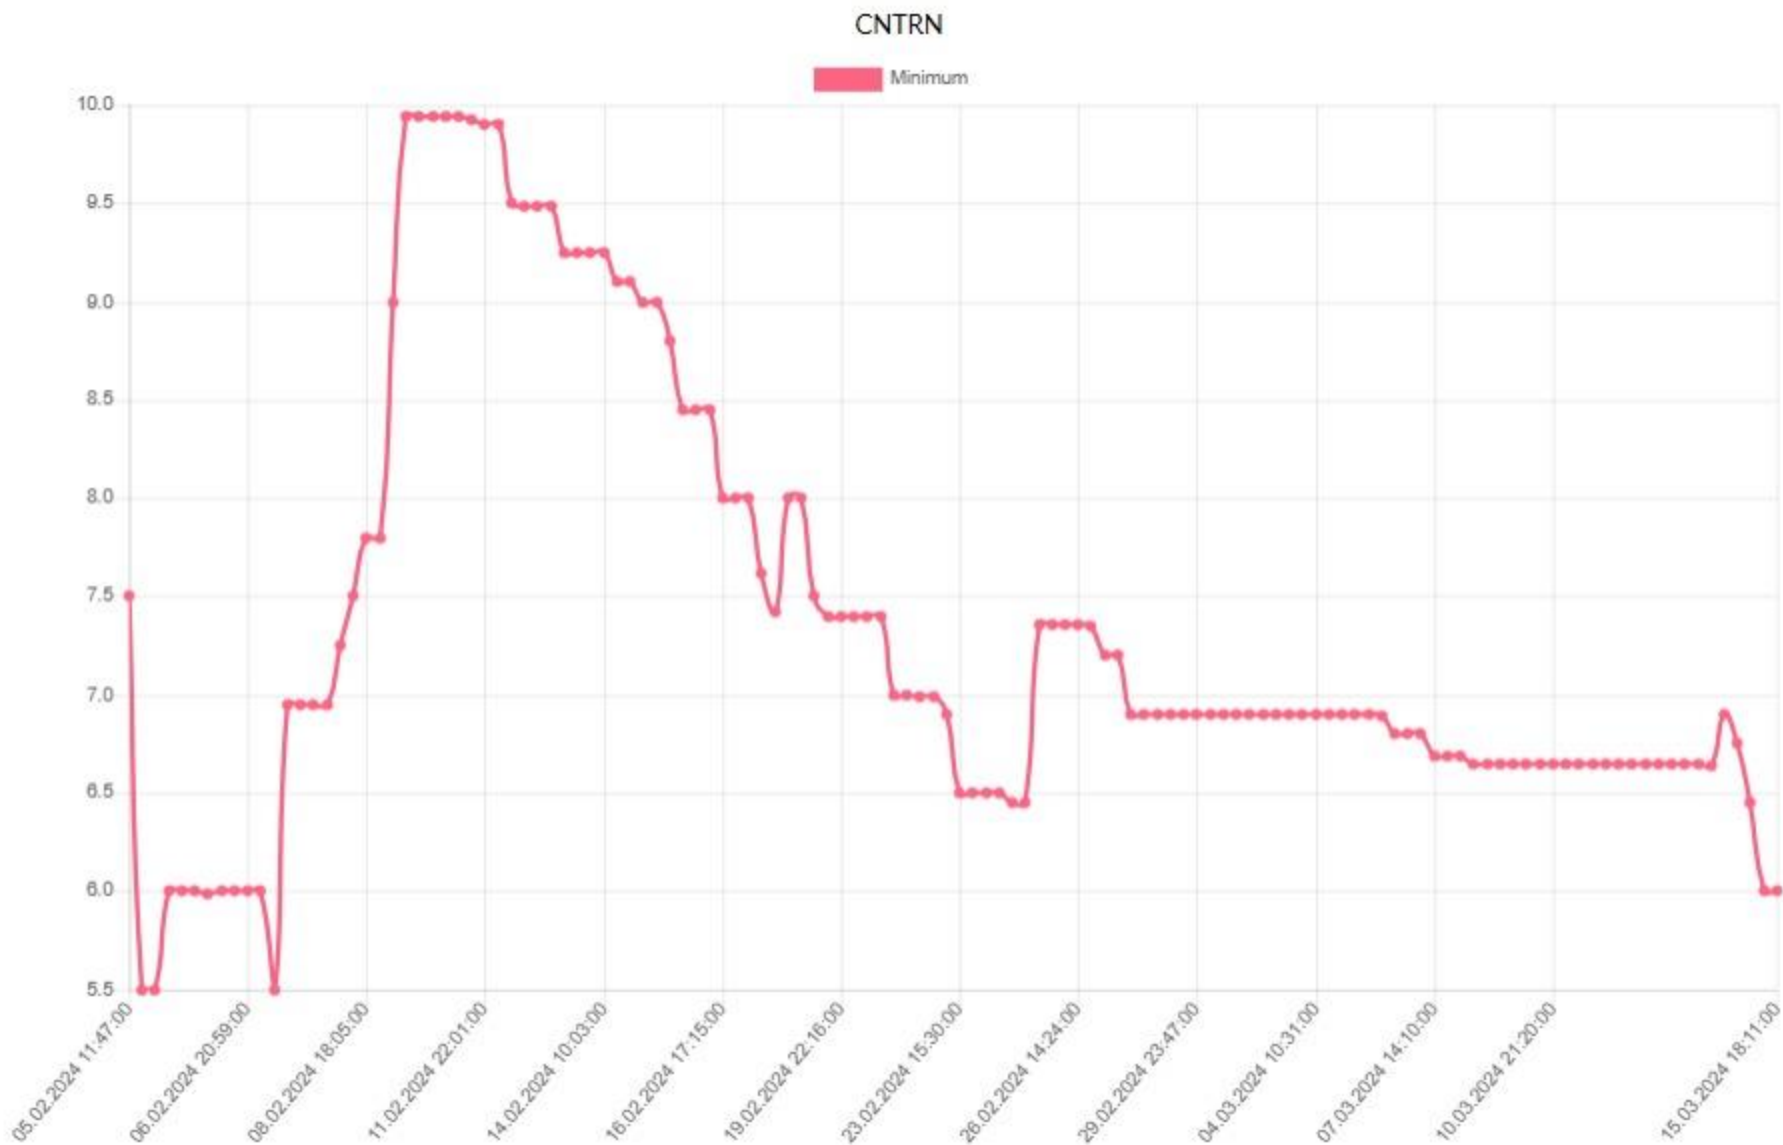

JETCO

Minimum

SCOUT

CORPS

MNYOL

Minimum

GENOR

TRIST