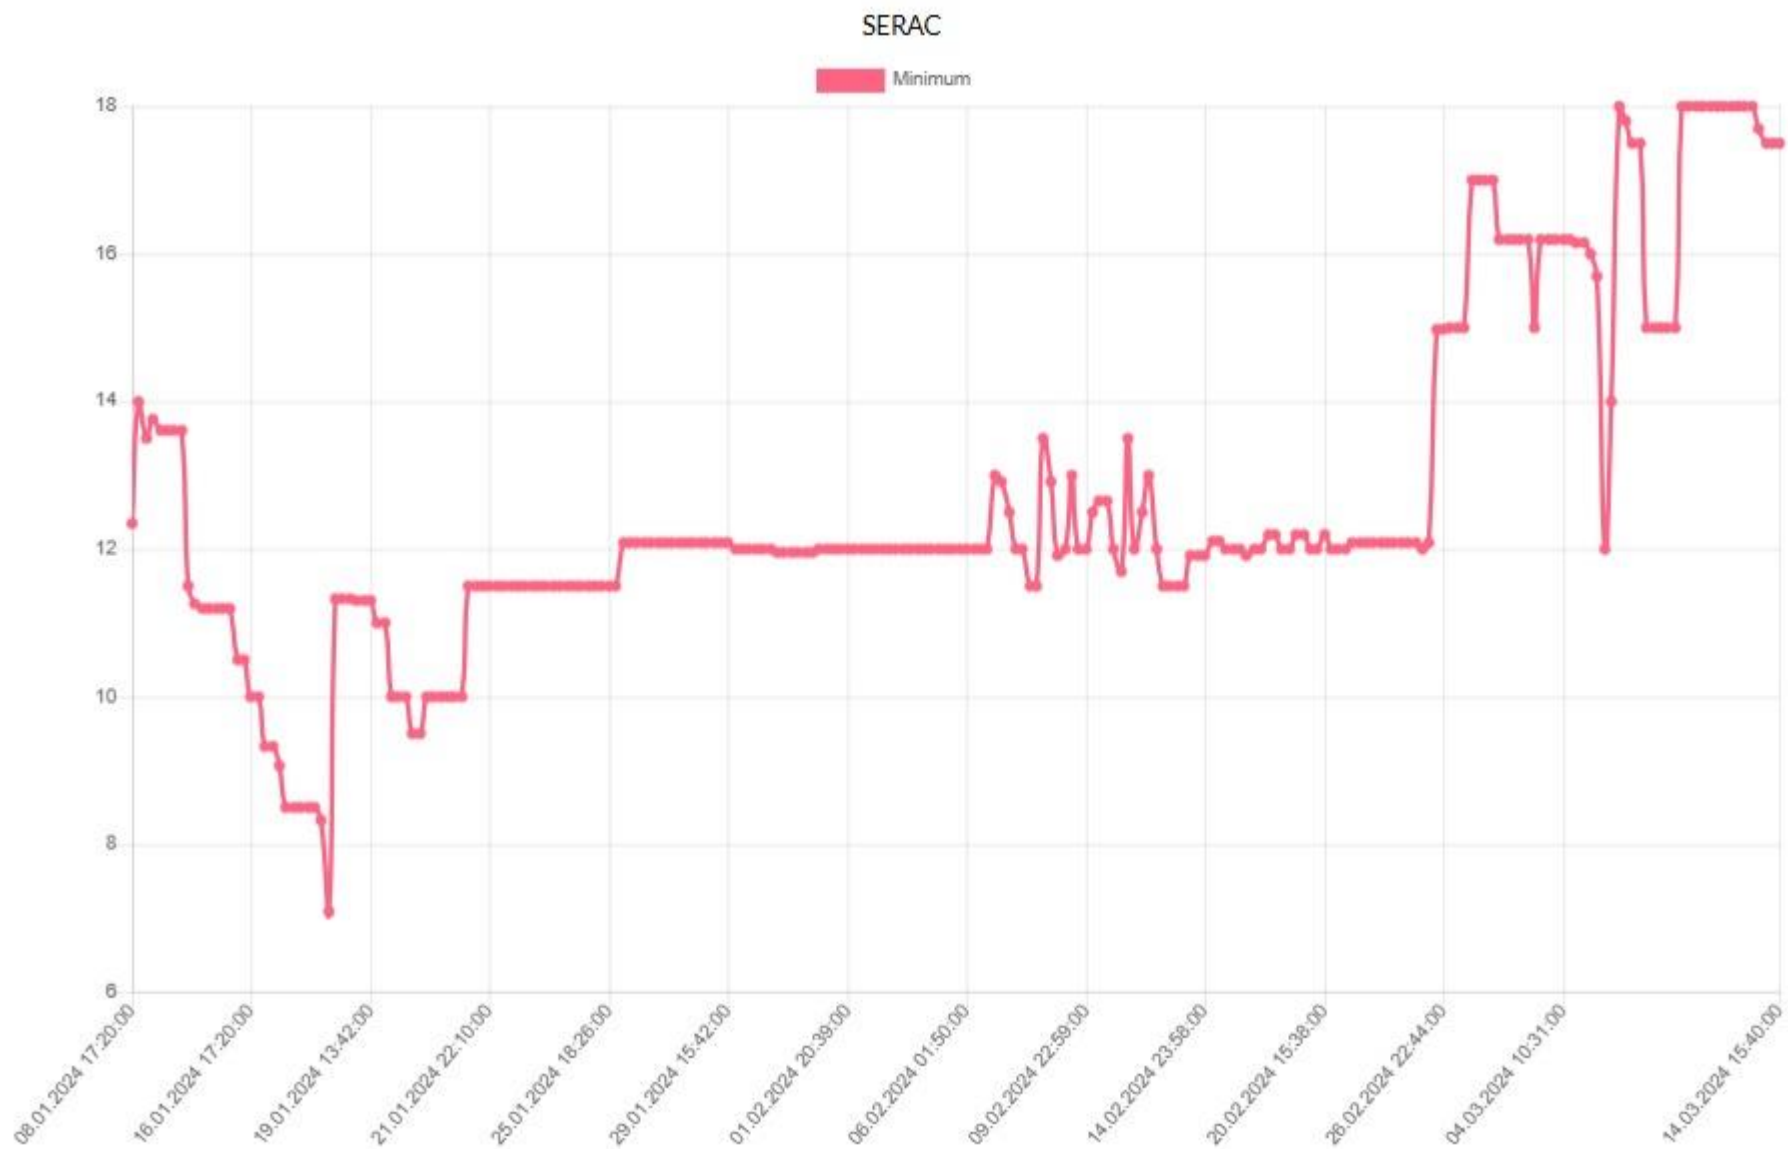

## SHPVR

 Minimum

AUTHT

Minimum