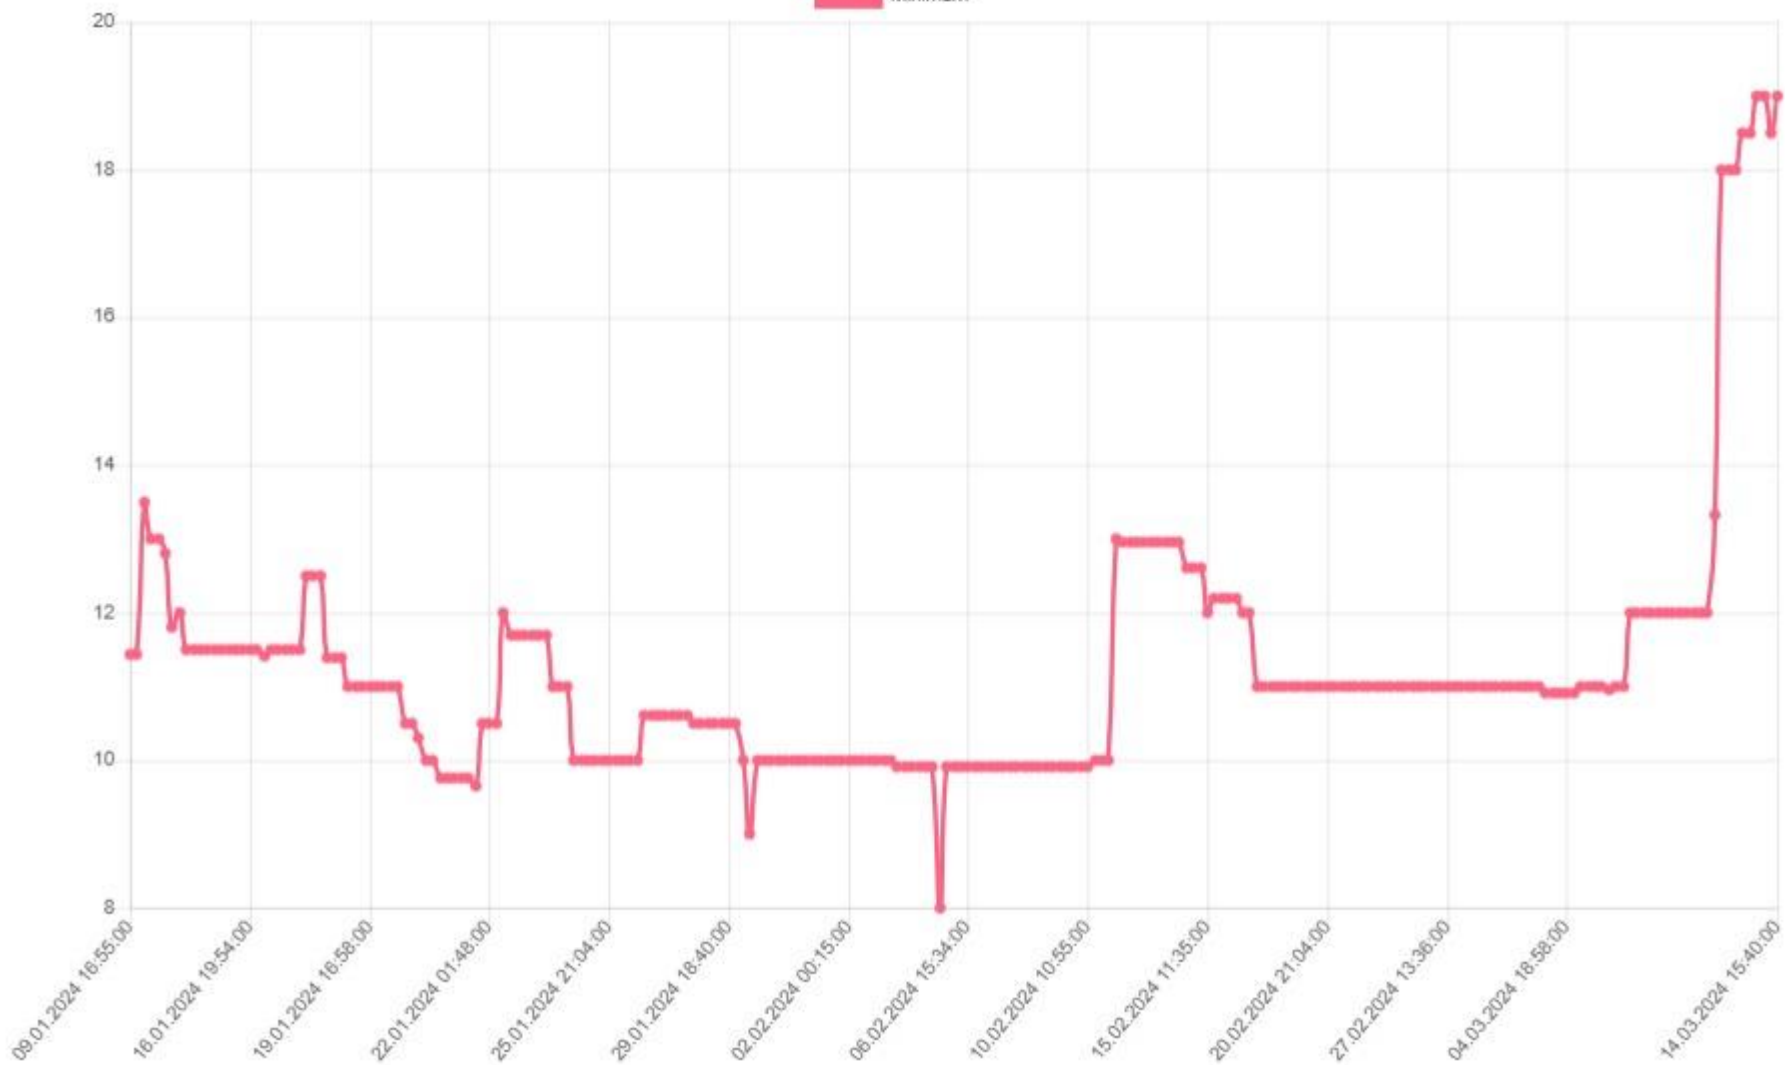

JETCO

Minimum